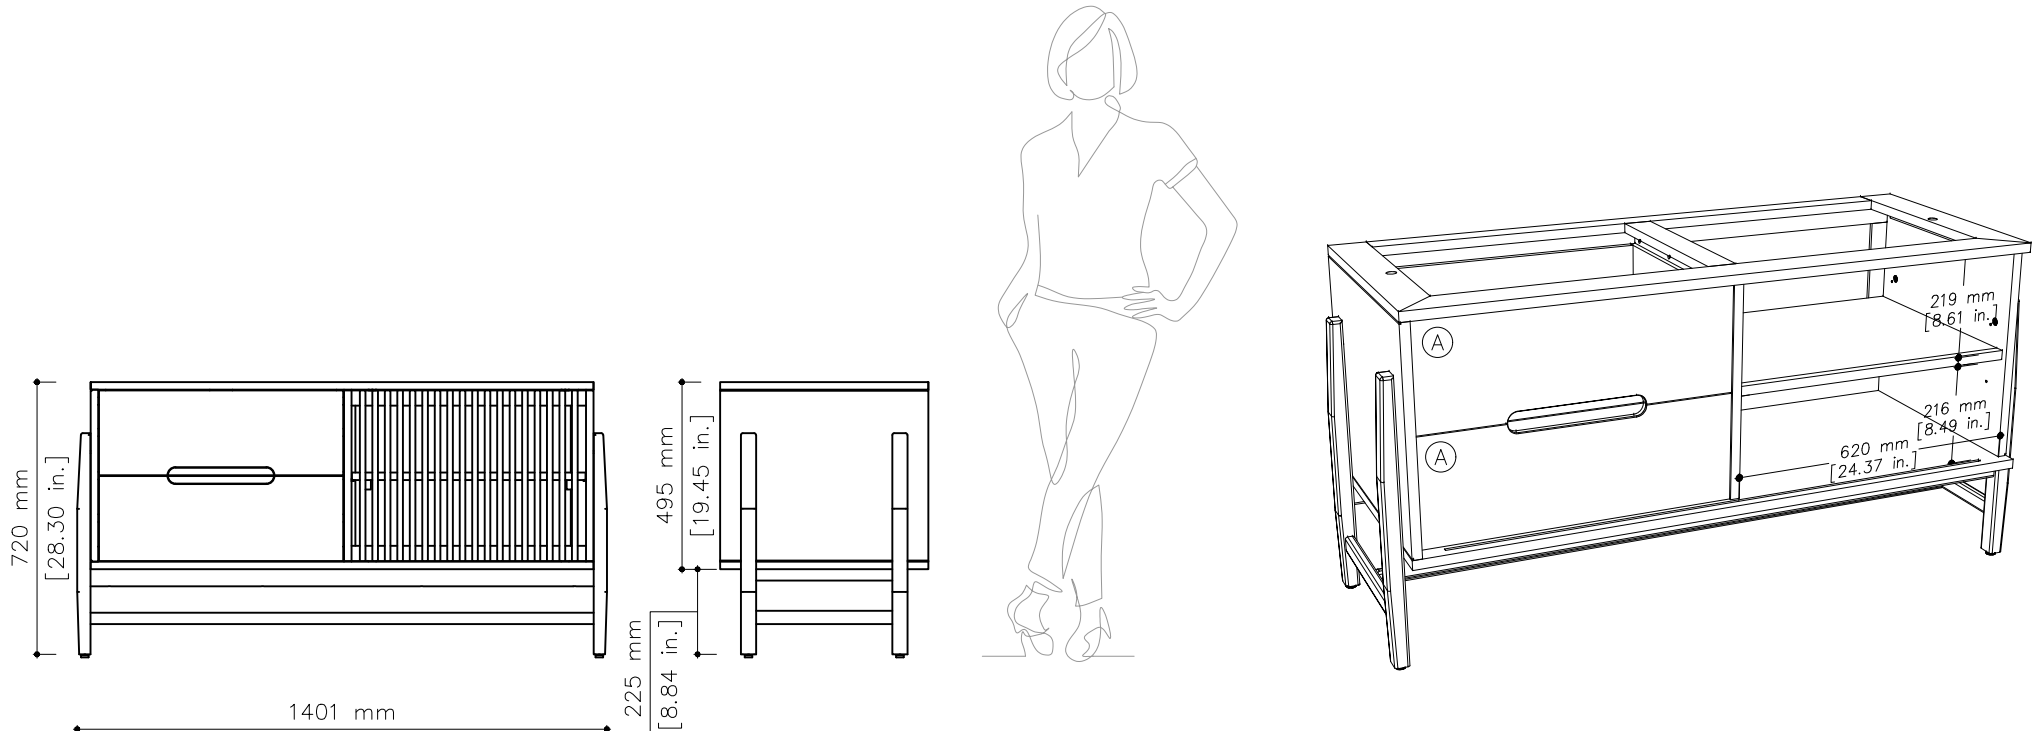

# tikamoon

W x D x H  
 (A) 610 x 420 x 160 mm

W x D x H  
 (A) 24 x 16.5 x 6.3 in.

SID0057

W x D x H (mm)  
 1480 x 650 x 805

W x D x H (in.)  
 58.2 x 25.5 x 31.6