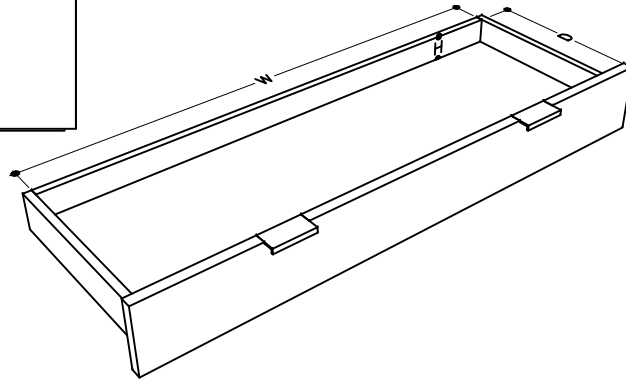

tikamoon

W x D x H
 (A) 980 x 320 x 50 mm
 (B) 980 x 320 x 170 mm

W x D x H
 (A) 38.58 x 12.59 x 2 in.
 (B) 38.58 x 12.59 x 6.69 in.

SID0011_2

W x D x H (mm)
 1165 x 480 x 1375

W x D x H (in.)
 45.86 x 18.89 x 54.13