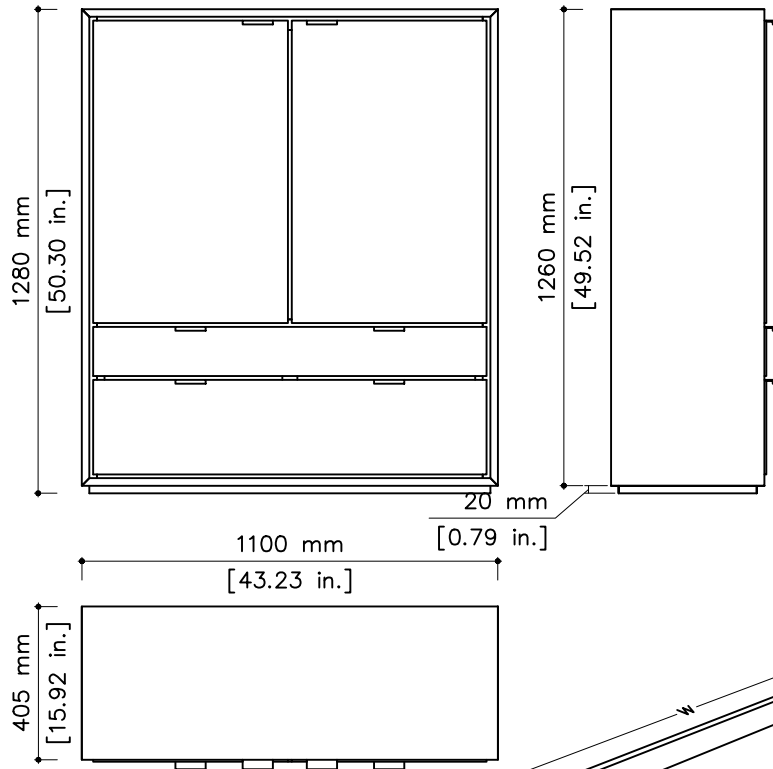

tikamoon

W x D x H
 (A) 980 x 320 x 50 mm
 (B) 980 x 320 x 170 mm

W x D x H
 (A) 38.58 x 12.59 x 2 in.
 (B) 38.58 x 12.59 x 6.69 in.

SID0011_2

W x D x H (mm)
 1165 x 480 x 1375

W x D x H (in.)
 45.86 x 18.89 x 54.13