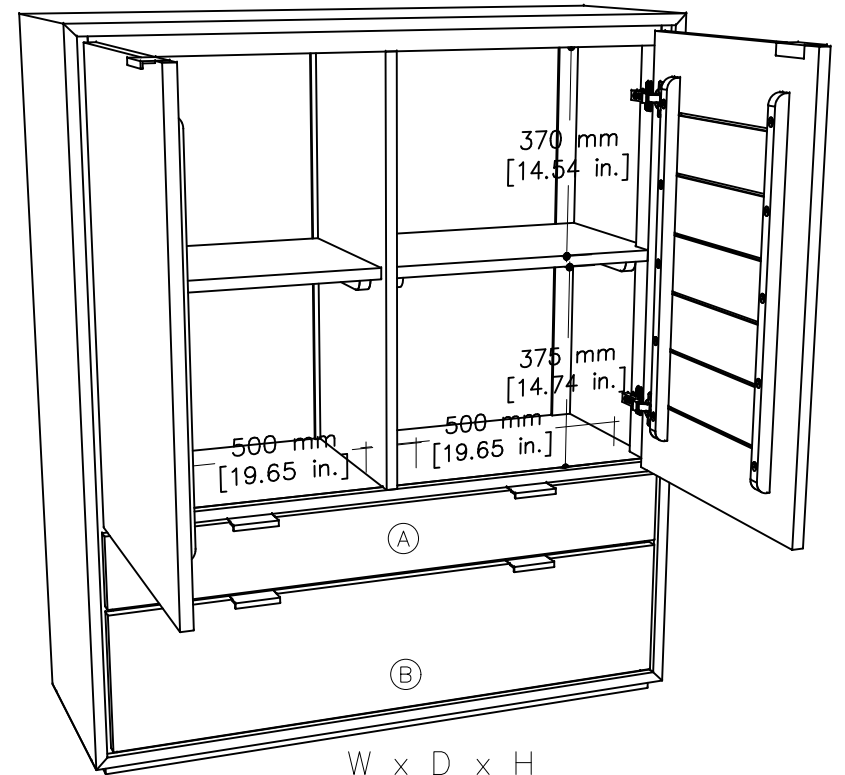

tikamoon

W x D x H
 (A) 980 x 320 x 50 mm
 (B) 980 x 320 x 170 mm

W x D x H
 (A) 38.58 x 12.59 x 2 in.
 (B) 38.58 x 12.59 x 6.69 in.

SID0011_2

W x D x H (mm)
 1165 x 480 x 1375

W x D x H (in.)
 45.86 x 18.89 x 54.13