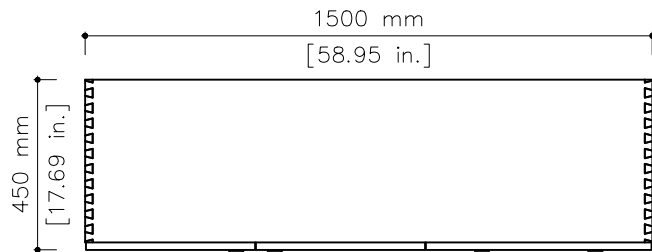

tikamoon

W x D x H
 (A) 530 x 270 x 160 mm

W x D x H
 (A) 20.86 x 10.62 x 6.29 in.

SID0008

W x D x H (mm)
 1590 x 540 x 655

W x D x H (in.)
 62.59 x 21.25 x 25.78