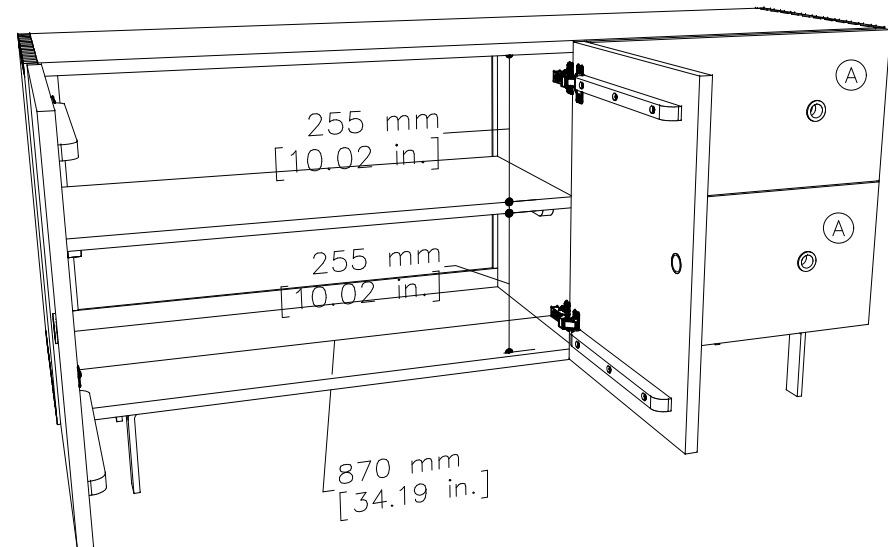

tikamoon

W x D x H
 (A) 530 x 270 x 160 mm

W x D x H
 (A) 20.86 x 10.62 x 6.29 in.

SID0008

W x D x H (mm)
 1590 x 540 x 655

W x D x H (in.)
 62.59 x 21.25 x 25.78