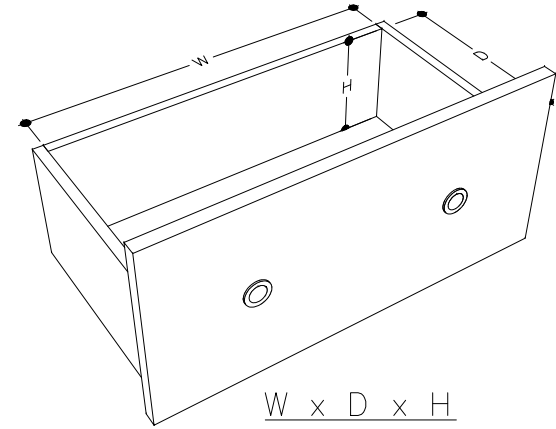

tikamoon

W x D x H
 (A) 530 x 270 x 160 mm

W x D x H
 (A) 20.86 x 10.62 x 6.29 in.

SID0008

W x D x H (mm)
 1590 x 540 x 655

W x D x H (in.)
 62.59 x 21.25 x 25.78