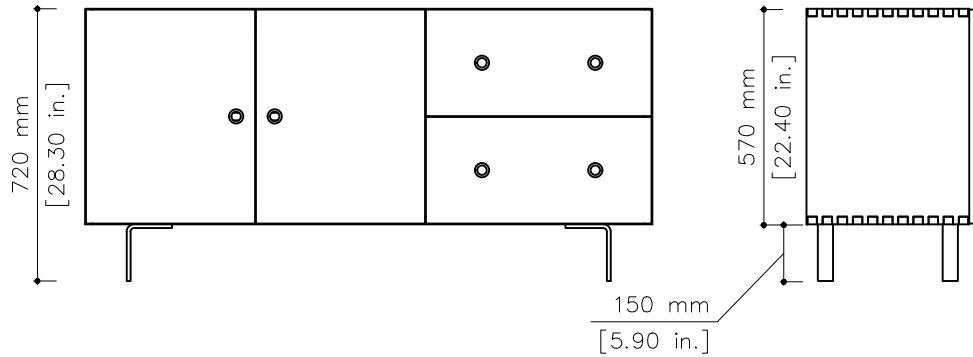

tikamoon

W x D x H
 (A) 530 x 270 x 160 mm

W x D x H
 (A) 20.86 x 10.62 x 6.29 in.

SID0008

W x D x H (mm)
 1590 x 540 x 655

W x D x H (in.)
 62.59 x 21.25 x 25.78