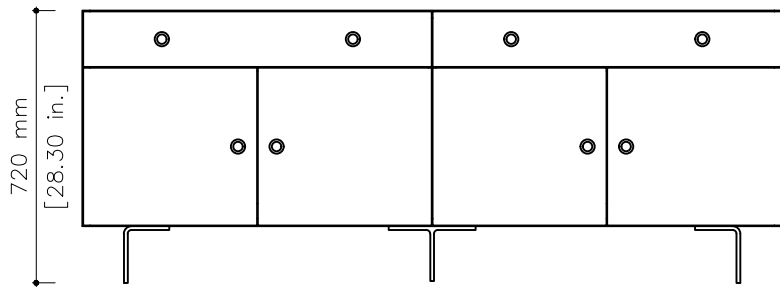

tikamoon

W x D x H
 (A) 855 x 285 x 80 mm

W x D x H
 (A) 33.66 x 11.22 x 3.14 in.

150 mm
[5.90 in.]

SID0007_2

W x D x H (mm)	W x D x H (in.)
1940 x 540 x 655	76.37 x 21.25 x 25.78