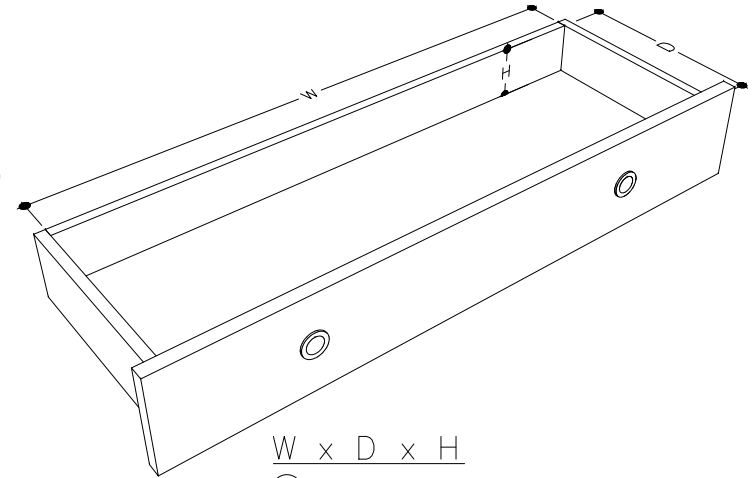

tikamoon

W x D x H
 (A) 855 x 285 x 80 mm

W x D x H
 (A) 33.66 x 11.22 x 3.14 in.

150 mm
[5.90 in.]

SID0007_2

W x D x H (mm)	W x D x H (in.)
1940 x 540 x 655	76.37 x 21.25 x 25.78