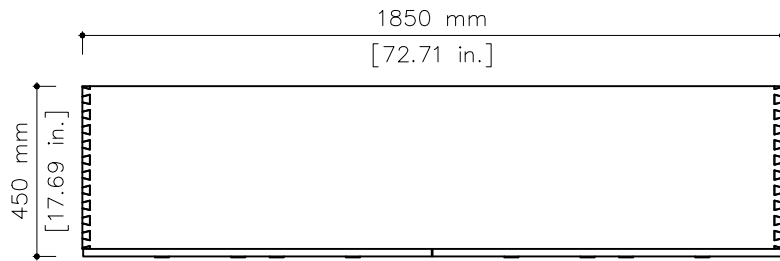

tikamoon

W x D x H
 (A) 855 x 285 x 80 mm

W x D x H
 (A) 33.66 x 11.22 x 3.14 in.

150 mm
[5.90 in.]

SID0007_2

W x D x H (mm)	W x D x H (in.)
1940 x 540 x 655	76.37 x 21.25 x 25.78