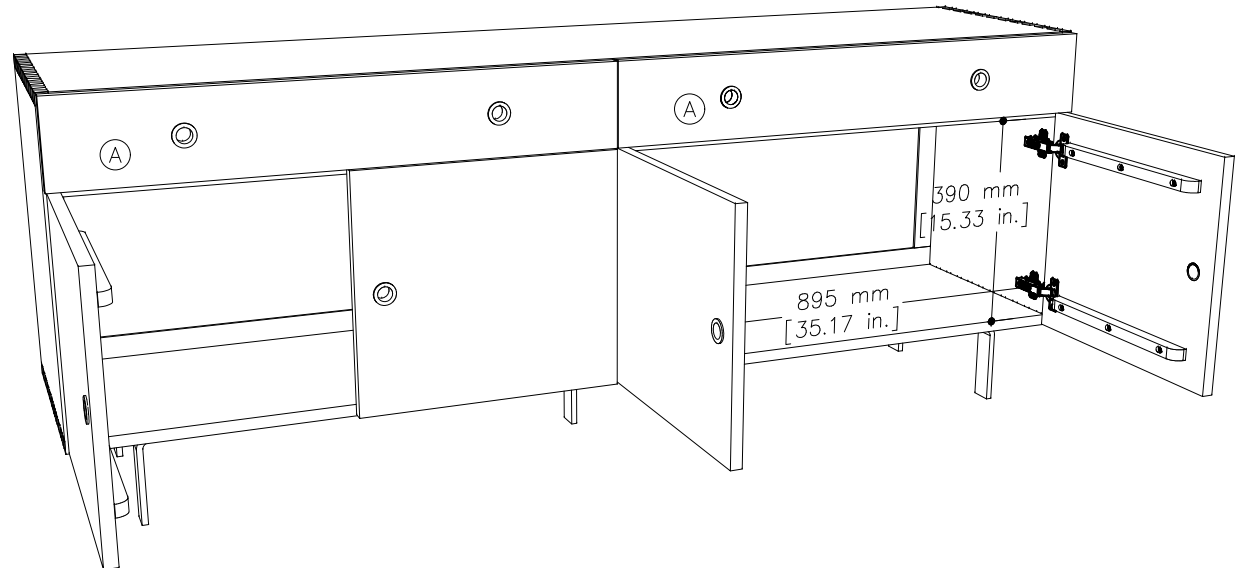

tikamoon

W x D x H
 (A) 855 x 285 x 80 mm

W x D x H
 (A) 33.66 x 11.22 x 3.14 in.

150 mm
[5.90 in.]

SID0007_2

W x D x H (mm)	W x D x H (in.)
1940 x 540 x 655	76.37 x 21.25 x 25.78