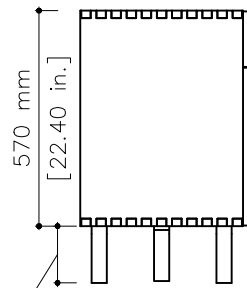

tikamoon

W x D x H
 (A) 855 x 285 x 80 mm

W x D x H
 (A) 33.66 x 11.22 x 3.14 in.

150 mm
[5.90 in.]

SID0007_2

W x D x H (mm)	W x D x H (in.)
1940 x 540 x 655	76.37 x 21.25 x 25.78