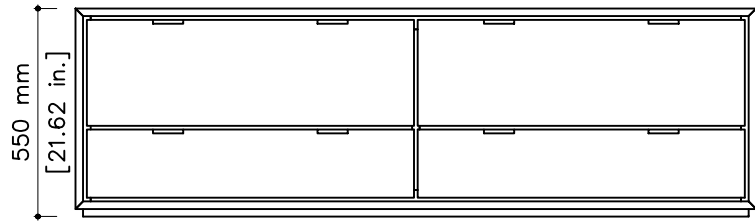

tikamoon

W x D x H
 (A) 805 x 320 x 100 mm

W x D x H
 (A) 31.69 x 12.59 x 3.93 in.

SENS4B

W x D x H (mm)
 1890 x 550 x 640

W x D x H (in.)
 74.40 x 21.65 x 25.19