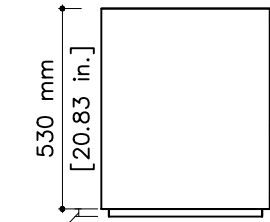

tikamoon

W x D x H
 (A) 805 x 320 x 100 mm

W x D x H
 (A) 31.69 x 12.59 x 3.93 in.

SENS4B

W x D x H (mm)
 1890 x 550 x 640

W x D x H (in.)
 74.40 x 21.65 x 25.19