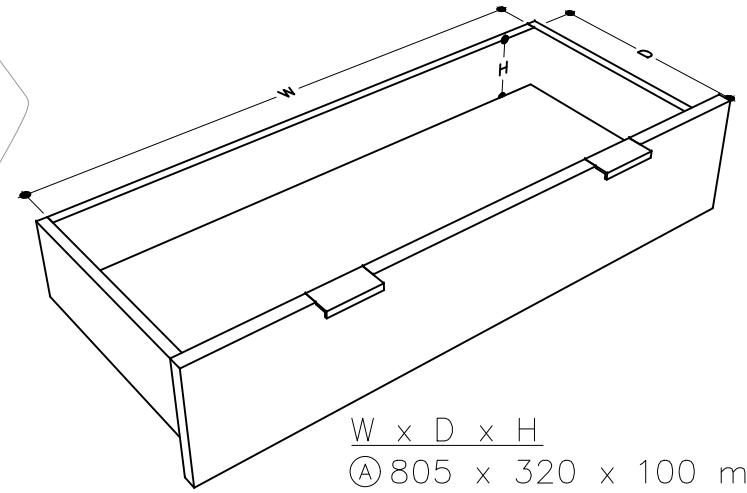

tikamoon

W x D x H
 (A) 805 x 320 x 100 mm

W x D x H
 (A) 31.69 x 12.59 x 3.93 in.

SENS4B

W x D x H (mm)
 1890 x 550 x 640

W x D x H (in.)
 74.40 x 21.65 x 25.19