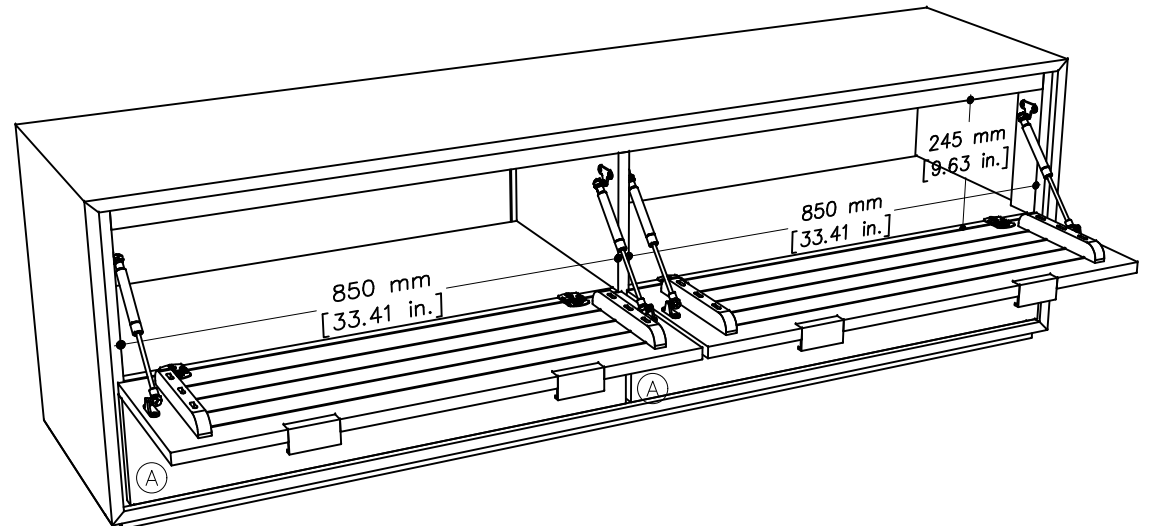

tikamoon

W x D x H
 (A) 805 x 320 x 100 mm

W x D x H
 (A) 31.69 x 12.59 x 3.93 in.

SENS4B

W x D x H (mm)
 1890 x 550 x 640

W x D x H (in.)
 74.40 x 21.65 x 25.19