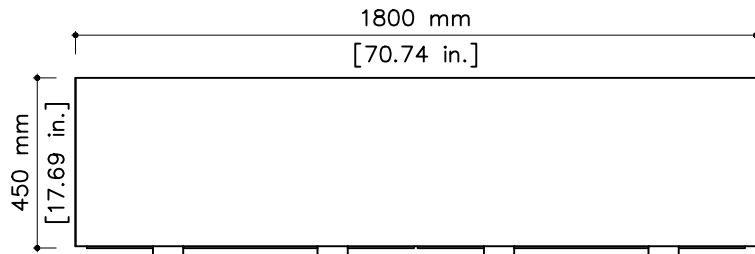

tikamoon

W x D x H
 (A) 805 x 320 x 100 mm

W x D x H
 (A) 31.69 x 12.59 x 3.93 in.

SENS4B

W x D x H (mm)
 1890 x 550 x 640

W x D x H (in.)
 74.40 x 21.65 x 25.19