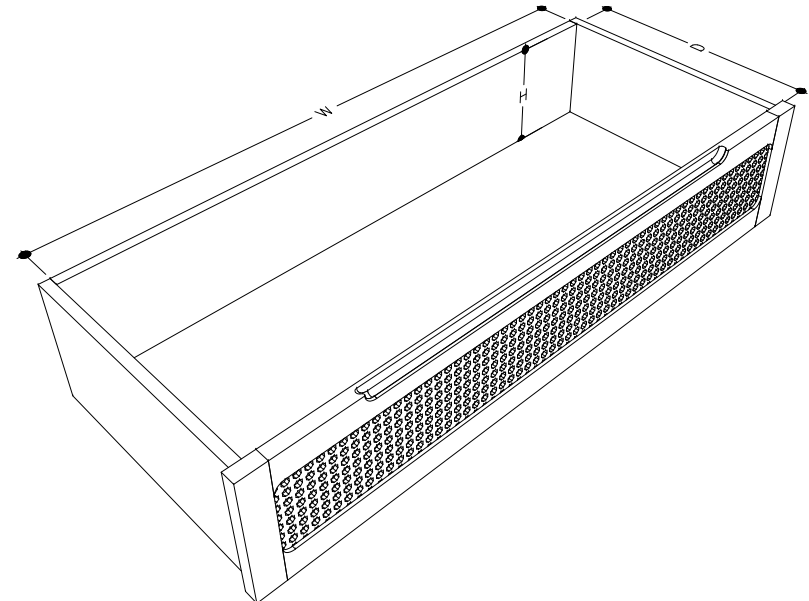

# tikamoon

W x D x H  
 (A) 905 x 360 x 160 mm

W x D x H  
 (A) 32.62 x 14.17 x 6.29 in

RAF22\_2

W x D x H (mm)  
 1070 x 535 x 865

W x D x H (in.)  
 42.12 x 21.06 x 34.05