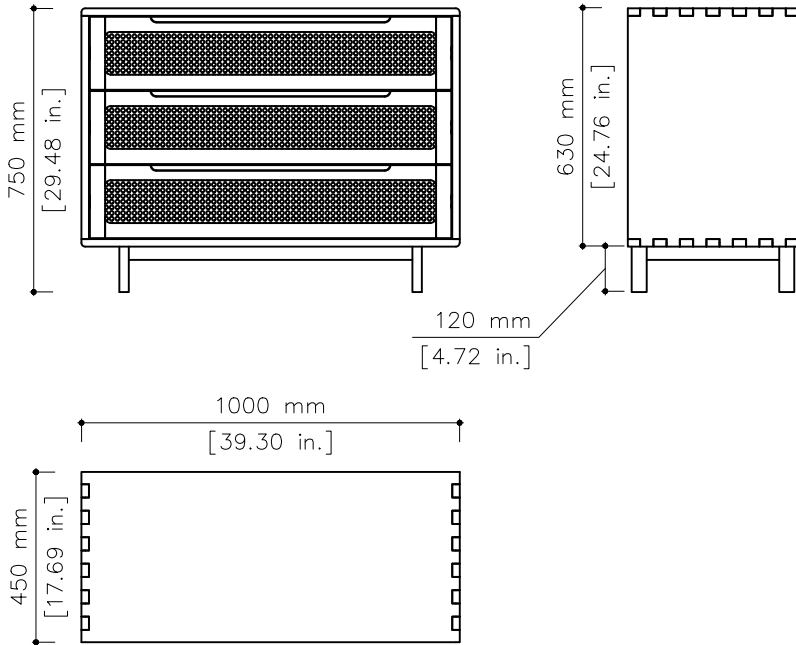

# tikamoon

W x D x H  
 (A) 905 x 360 x 160 mm

W x D x H  
 (A) 32.62 x 14.17 x 6.29 in

RAF22\_2

W x D x H (mm)  
 1070 x 535 x 865

W x D x H (in.)  
 42.12 x 21.06 x 34.05