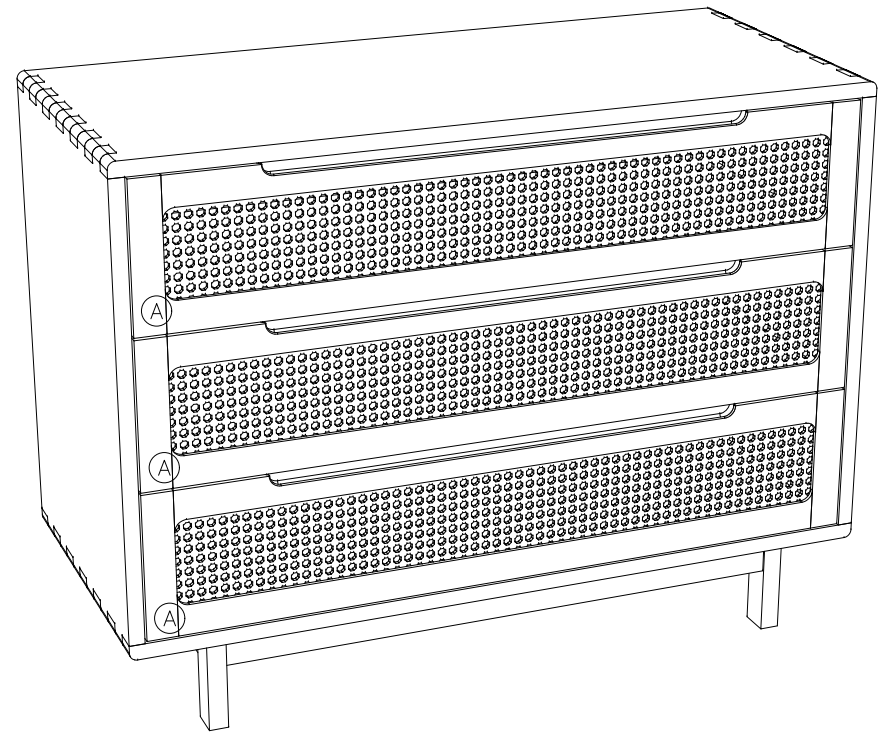

# tikamoon

W x D x H  
 (A) 905 x 360 x 160 mm

W x D x H  
 (A) 32.62 x 14.17 x 6.29 in

RAF22\_2

W x D x H (mm)  
 1070 x 535 x 865

W x D x H (in.)  
 42.12 x 21.06 x 34.05