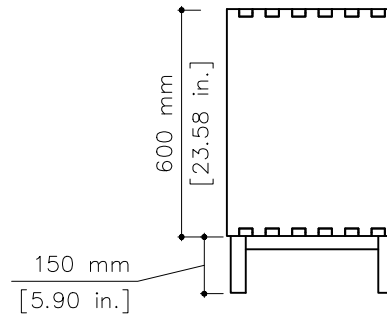

tikamoon

RAF02_2

W x D x H (mm)
1670 x 865 x 530

W x D x H (in.)
65.74 x 34.05 x 20.86