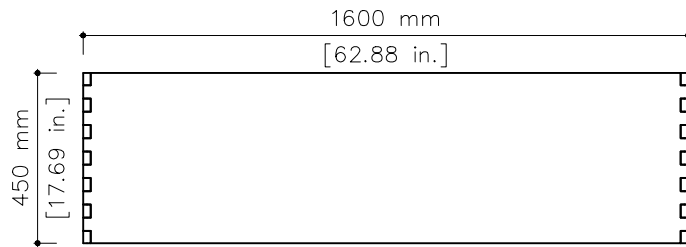

tikamoon

RAF02_2

W x D x H (mm)
1670 x 865 x 530

W x D x H (in.)
65.74 x 34.05 x 20.86