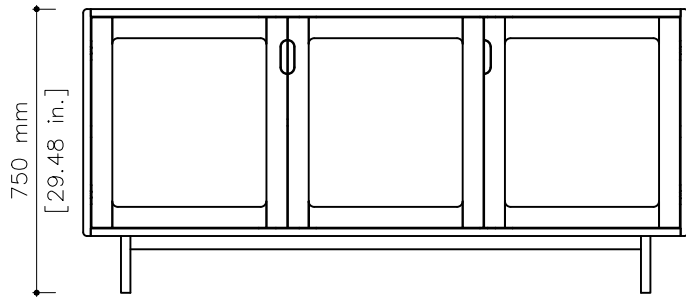

tikamoon

RAF02_2

W x D x H (mm)
1670 x 865 x 530

W x D x H (in.)
65.74 x 34.05 x 20.86