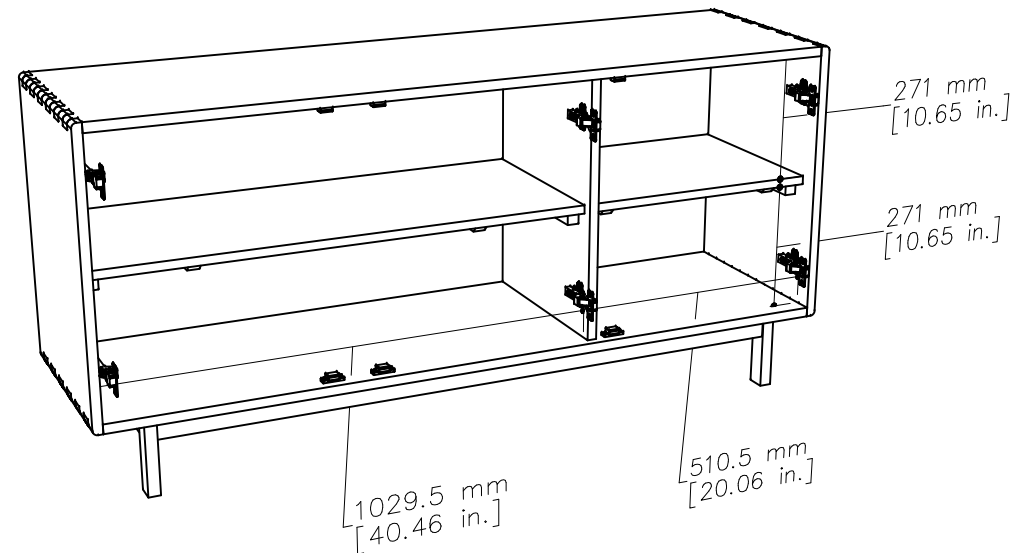

tikamoon

RAF02_2

W x D x H (mm)
1670 x 865 x 530

W x D x H (in.)
65.74 x 34.05 x 20.86