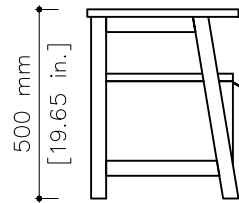

tikamoon

W x D x H
 (A) 290 x 285 x 130 mm

W x D x H
 (A) 11.02 x 11.22 x 5.11 in.

POLA2_3

W x D x H (mm)
560 x 500 x 580

W x D x H (in.)
22.04 x 19.68 x 22.83