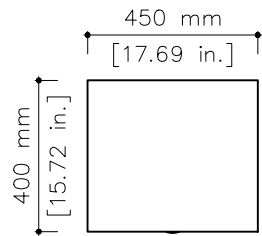

tikamoon

W x D x H
 (A) 290 x 285 x 130 mm

W x D x H
 (A) 11.02 x 11.22 x 5.11 in.

POLA2_3

W x D x H (mm)
560 x 500 x 580

W x D x H (in.)
22.04 x 19.68 x 22.83