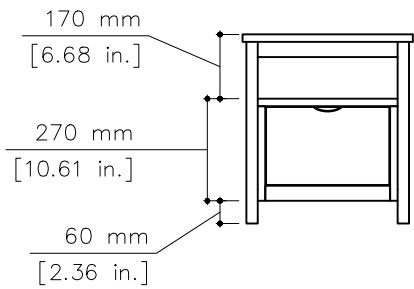

tikamoon

W x D x H
 (A) 290 x 285 x 130 mm

W x D x H
 (A) 11.02 x 11.22 x 5.11 in.

POLA2_3

W x D x H (mm)
560 x 500 x 580

W x D x H (in.)
22.04 x 19.68 x 22.83