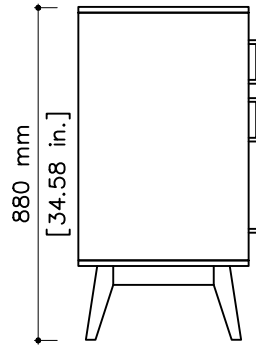

# tikamoon

W x D x H  
 Ⓐ 415 x 285 x 90 mm

W x D x H  
 Ⓐ 16.3 x 11.2 x 3.5 in.

OS6\_3

W x D x H (mm)  
 1560 x 550 x 840

W x D x H (in.)  
 61.4 x 21.6 x 33