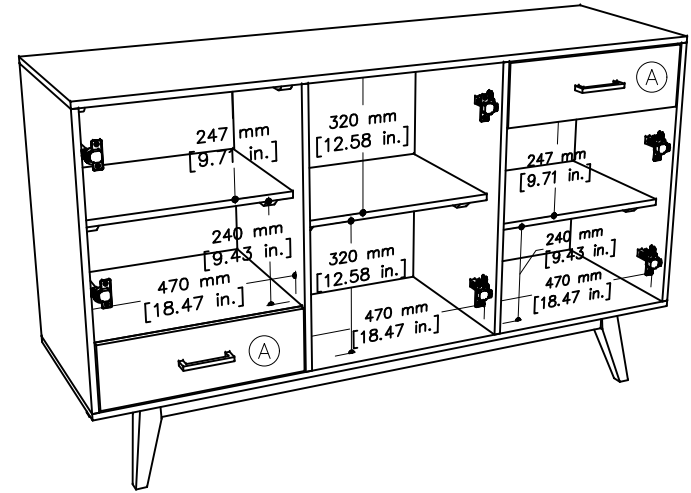

# tikamoon

W x D x H  
 Ⓐ 415 x 285 x 90 mm

W x D x H  
 Ⓐ 16.3 x 11.2 x 3.5 in.

OS6\_3

W x D x H (mm)  
 1560 x 550 x 840

W x D x H (in.)  
 61.4 x 21.6 x 33