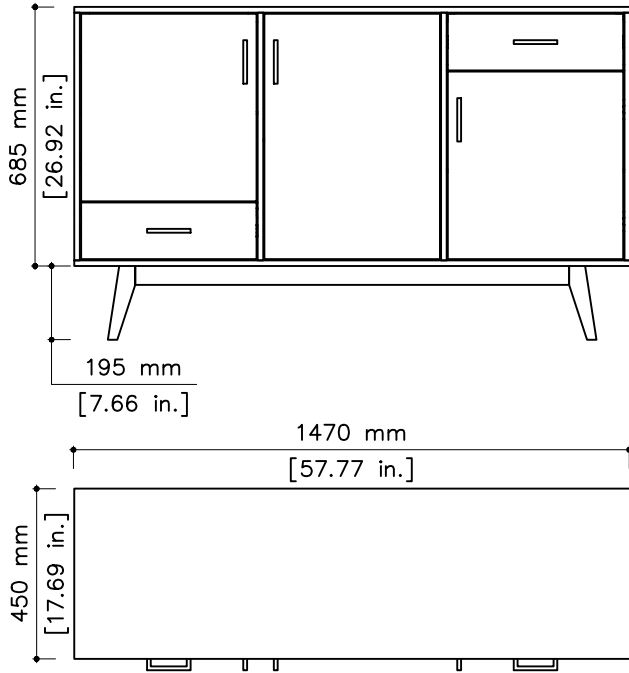

# tikamoon

W x D x H  
 Ⓐ 415 x 285 x 90 mm

W x D x H  
 Ⓐ 16.3 x 11.2 x 3.5 in.

OS6\_3

W x D x H (mm)  
 1560 x 550 x 840

W x D x H (in.)  
 61.4 x 21.6 x 33