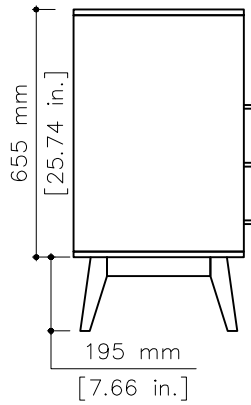

tikamoon

W x D x H
 (A) 362 x 350 x 105 mm
 (B) 794 x 350 x 105 mm

W x D x H
 (A) 14.2 x 13.8 x 4.1 in.
 (B) 31.2 x 13.8 x 4.1 in.

OS2_3

H W x D x H (mm)
 980 x 550 x 800

W x D x H (in.)
 38.5 x 21.6 x 31.5