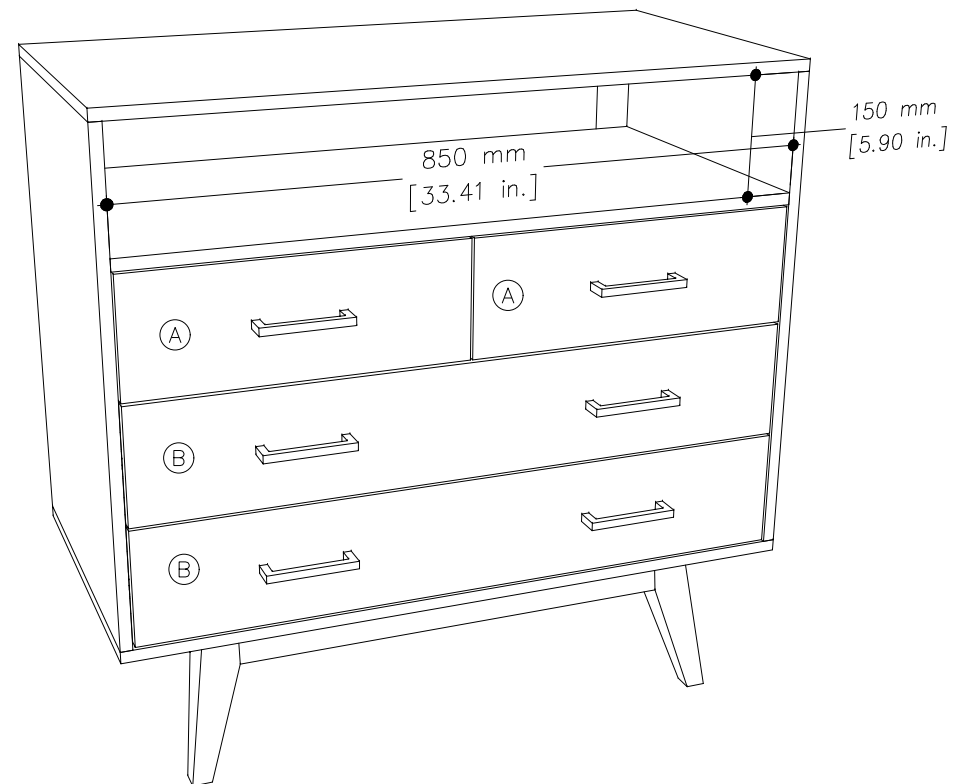

tikamoon

W x D x H
 (A) 362 x 350 x 105 mm
 (B) 794 x 350 x 105 mm

W x D x H
 (A) 14.2 x 13.8 x 4.1 in.
 (B) 31.2 x 13.8 x 4.1 in.

OS2_3

H W x D x H (mm)
 980 x 550 x 800

W x D x H (in.)
 38.5 x 21.6 x 31.5