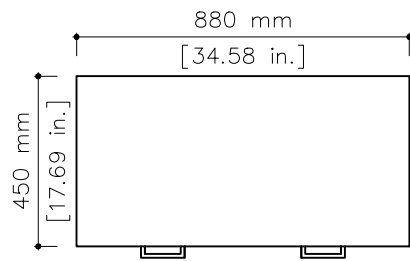

tikamoon

W x D x H
 (A) 362 x 350 x 105 mm
 (B) 794 x 350 x 105 mm

W x D x H
 (A) 14.2 x 13.8 x 4.1 in.
 (B) 31.2 x 13.8 x 4.1 in.

OS2_3

H W x D x H (mm)
 980 x 550 x 800

W x D x H (in.)
 38.5 x 21.6 x 31.5