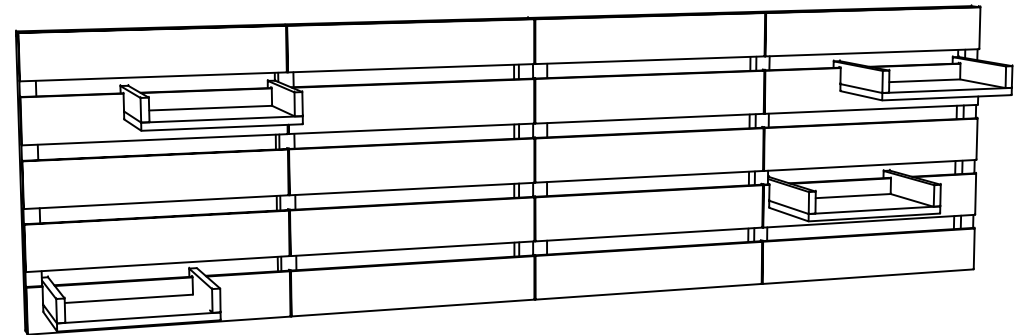

tikamoon

MT25DO_4

W x D x H (mm)
1383 x 147 x 809

W x D x H (in.)
54.44 x 5.78 x 31.85