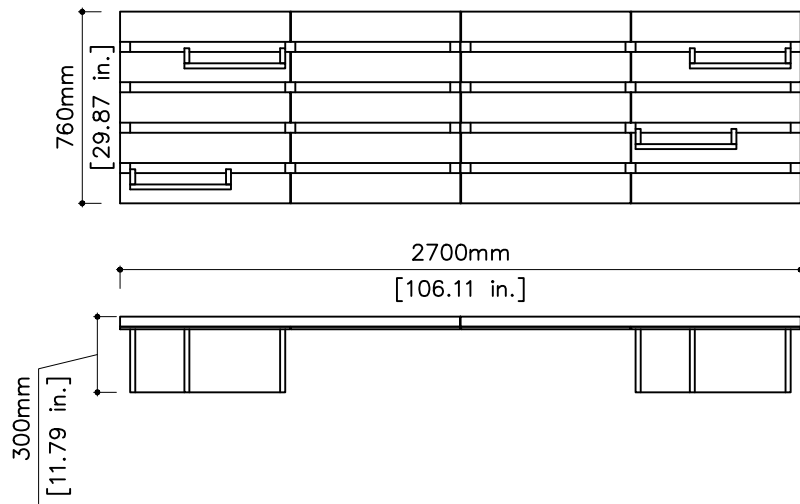

tikamoon

MT25DO_4

W x D x H (mm)
1383 x 147 x 809

W x D x H (in.)
54.44 x 5.78 x 31.85