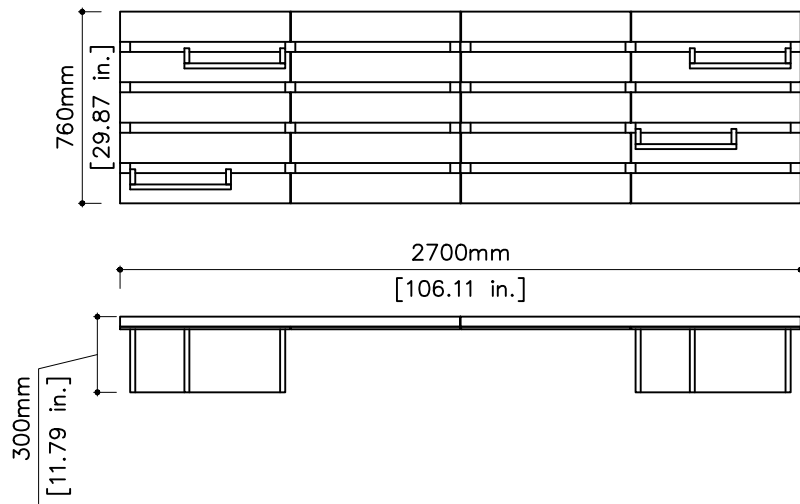

# tikamoon

MT25DO\_4

W x D x H (mm)  
1383 x 147 x 809

W x D x H (in.)  
54.44 x 5.78 x 31.85