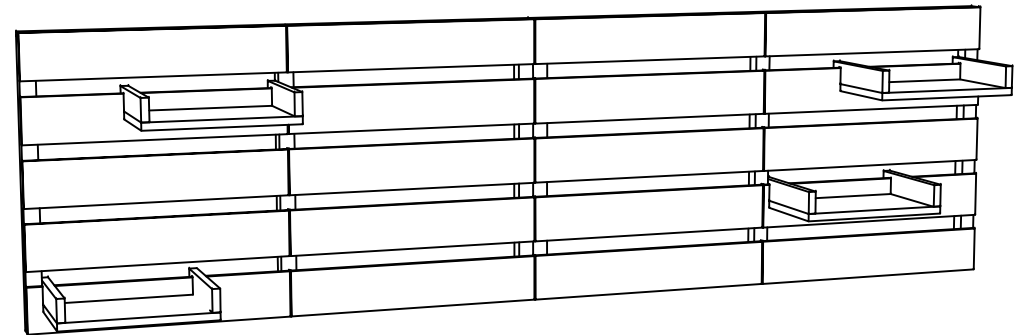

# tikamoon

MT25DO\_4

W x D x H (mm)  
1383 x 147 x 809

W x D x H (in.)  
54.44 x 5.78 x 31.85