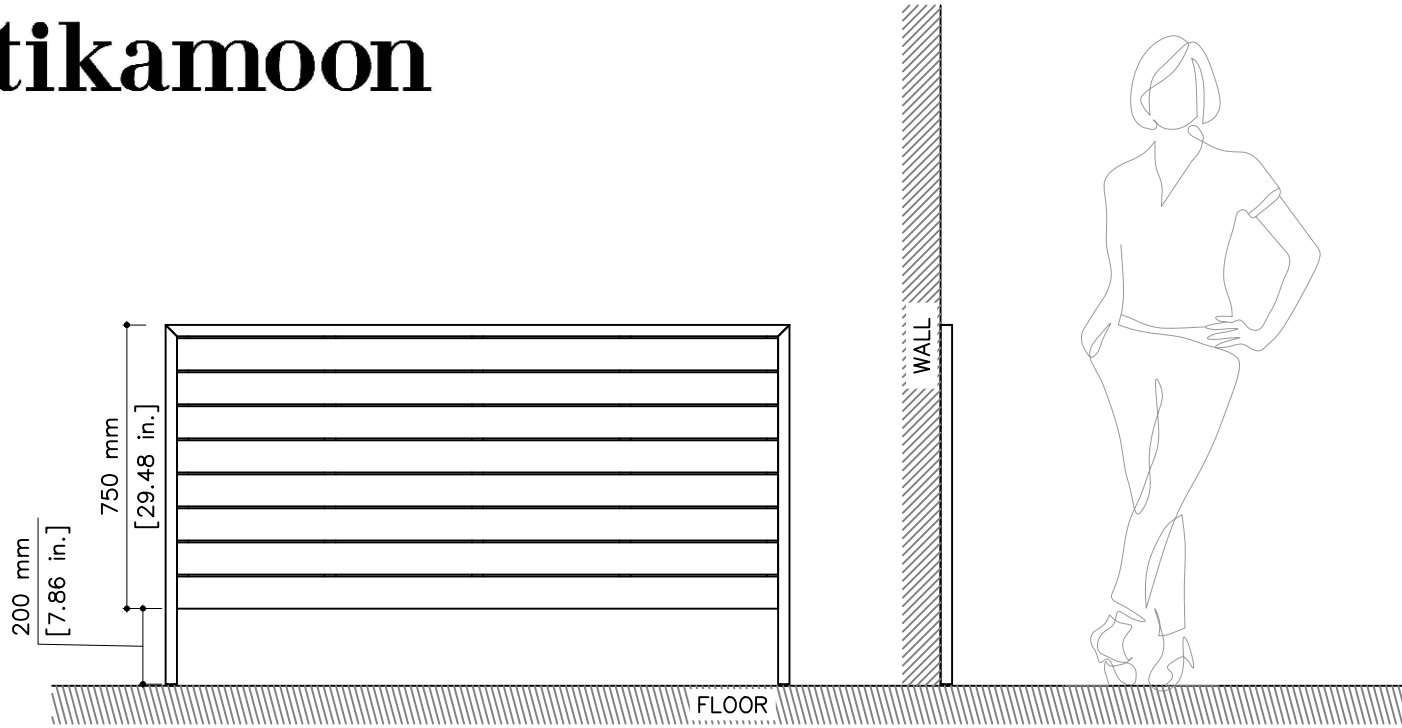

# tikamoon

MT23\_4

**W x D x H (mm)**  
1690 x 65 x 1005

**W x D x H (in.)**  
66.53 x 2.55 x 39.56