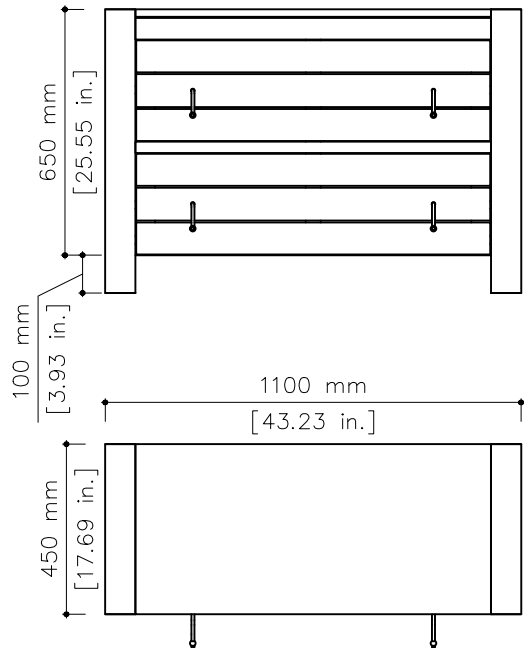

tikamoon

W x D x H
 ① 905 x 385 x 210 mm

W x D x H
 ① 35.62 x 15.15 x 8.26 in.

MT19

W x D x H (mm)
 1130 x 490 x 800

W x D x H (in.)
 44.48 x 19.29 x 31.49