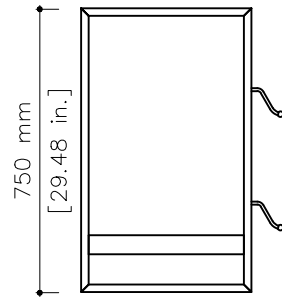

tikamoon

W x D x H
 ① 905 x 385 x 210 mm

W x D x H
 ① 35.62 x 15.15 x 8.26 in.

MT19

W x D x H (mm)
 1130 x 490 x 800

W x D x H (in.)
 44.48 x 19.29 x 31.49