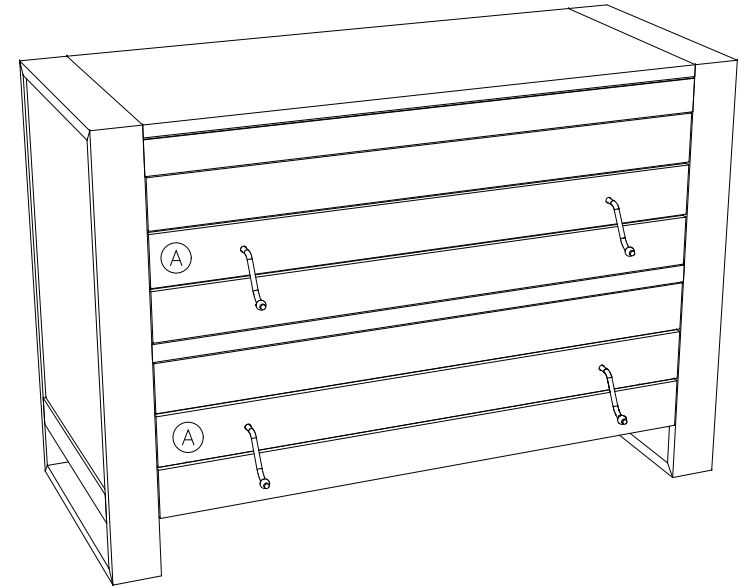

tikamoon

W x D x H
 ① 905 x 385 x 210 mm

W x D x H
 ① 35.62 x 15.15 x 8.26 in.

MT19

W x D x H (mm)
 1130 x 490 x 800

W x D x H (in.)
 44.48 x 19.29 x 31.49