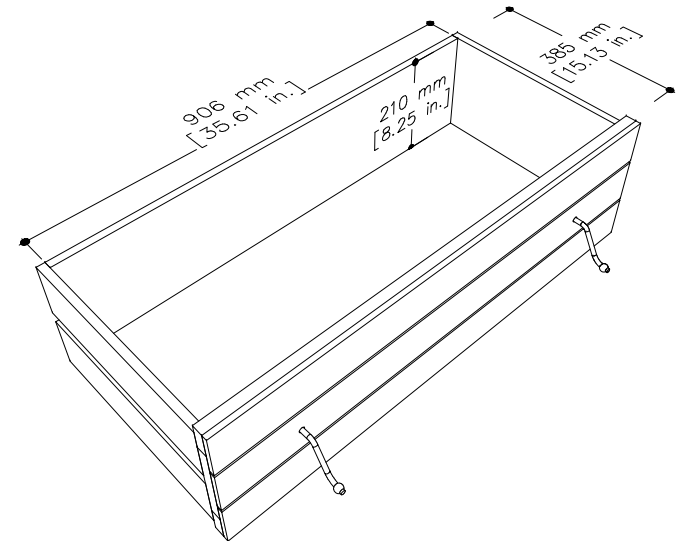

tikamoon

W x D x H
 ① 905 x 385 x 210 mm

W x D x H
 ① 35.62 x 15.15 x 8.26 in.

MT19

W x D x H (mm)
 1130 x 490 x 800

W x D x H (in.)
 44.48 x 19.29 x 31.49