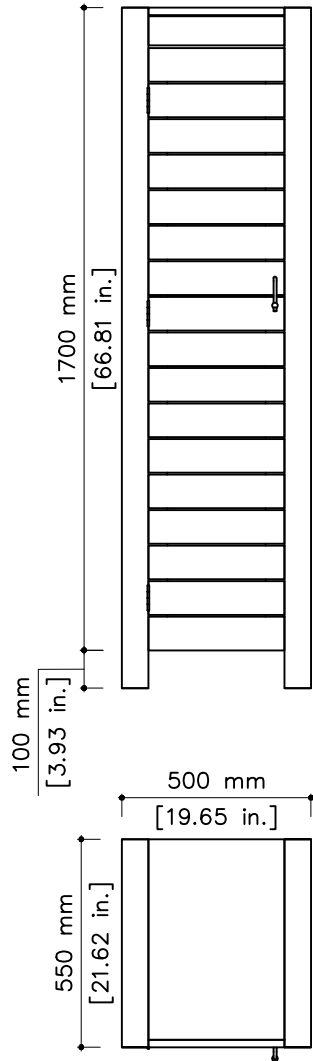

tikamoon

MT18_4

W x D x H (mm)
610 x 550 x 1850

W x D x H (in.)
24.01 x 21.65 x 72.83