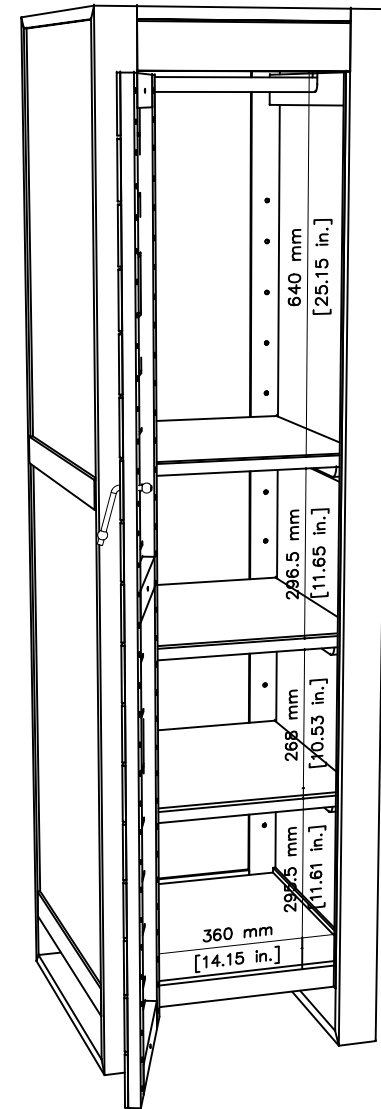

tikamoon

MT18_4

W x D x H (mm)
610 x 550 x 1850

W x D x H (in.)
24.01 x 21.65 x 72.83