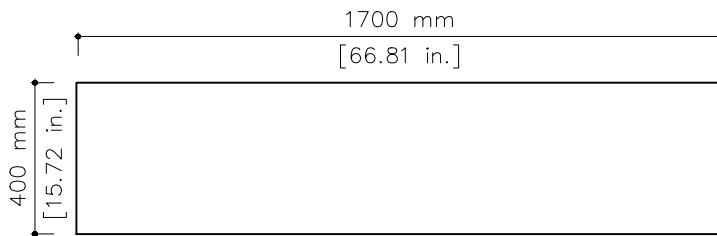

# tikamoon

W x D x H

Ⓐ 468 x 285 x 90 mm

Ⓑ 456 x 285 x 90 mm

W x D x H

Ⓐ 18.42 x 11.22 x 3.54 in.

Ⓑ 17.95 x 11.22 x 3.54 in.

MT17

W x D x H (mm)	W x D x H (in.)
1730 x 435 x 455	68.11 x 17.12 x 17.91