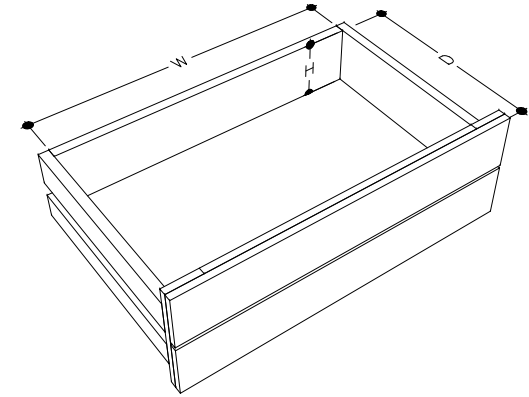

# tikamoon

W x D x H

Ⓐ 468 x 285 x 90 mm

Ⓑ 456 x 285 x 90 mm

W x D x H

Ⓐ 18.42 x 11.22 x 3.54 in.

Ⓑ 17.95 x 11.22 x 3.54 in.

MT17

W x D x H (mm)	W x D x H (in.)
1730 x 435 x 455	68.11 x 17.12 x 17.91