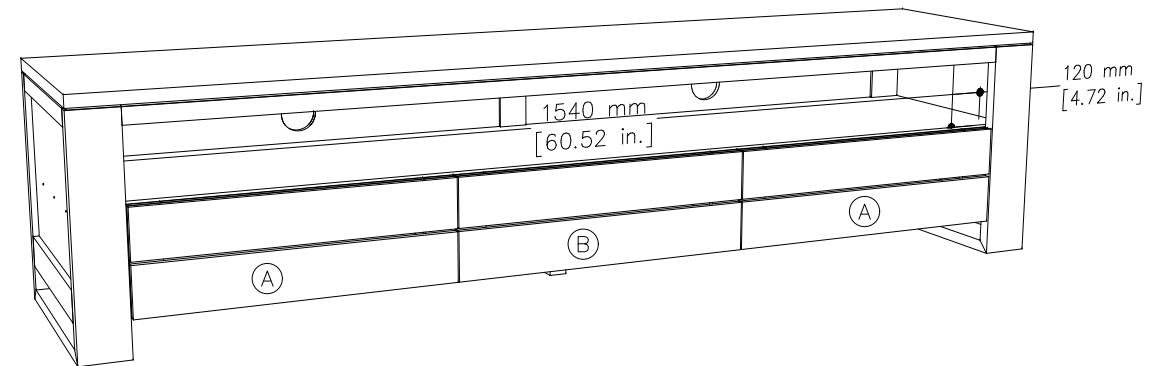

# tikamoon

W x D x H

Ⓐ 468 x 285 x 90 mm

Ⓑ 456 x 285 x 90 mm

W x D x H

Ⓐ 18.42 x 11.22 x 3.54 in.

Ⓑ 17.95 x 11.22 x 3.54 in.

MT17

W x D x H (mm)	W x D x H (in.)
1730 x 435 x 455	68.11 x 17.12 x 17.91