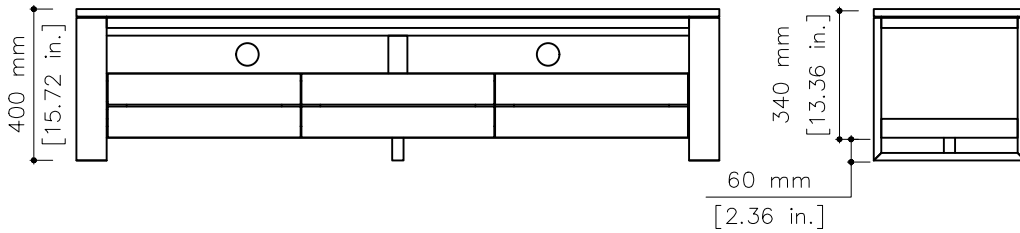

# tikamoon

W x D x H

Ⓐ 468 x 285 x 90 mm

Ⓑ 456 x 285 x 90 mm

W x D x H

Ⓐ 18.42 x 11.22 x 3.54 in.

Ⓑ 17.95 x 11.22 x 3.54 in.

MT17

W x D x H (mm)	W x D x H (in.)
1730 x 435 x 455	68.11 x 17.12 x 17.91