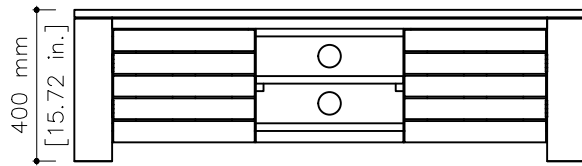

# tikamoon

MT16

**W x D x H (mm)**  
1380 x 435 x 450

**W x D x H (in.)**  
54.33 x 17.12 x 17.71