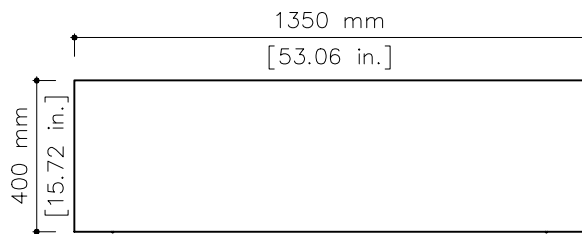

# tikamoon

MT16

**W x D x H (mm)**  
1380 x 435 x 450

**W x D x H (in.)**  
54.33 x 17.12 x 17.71