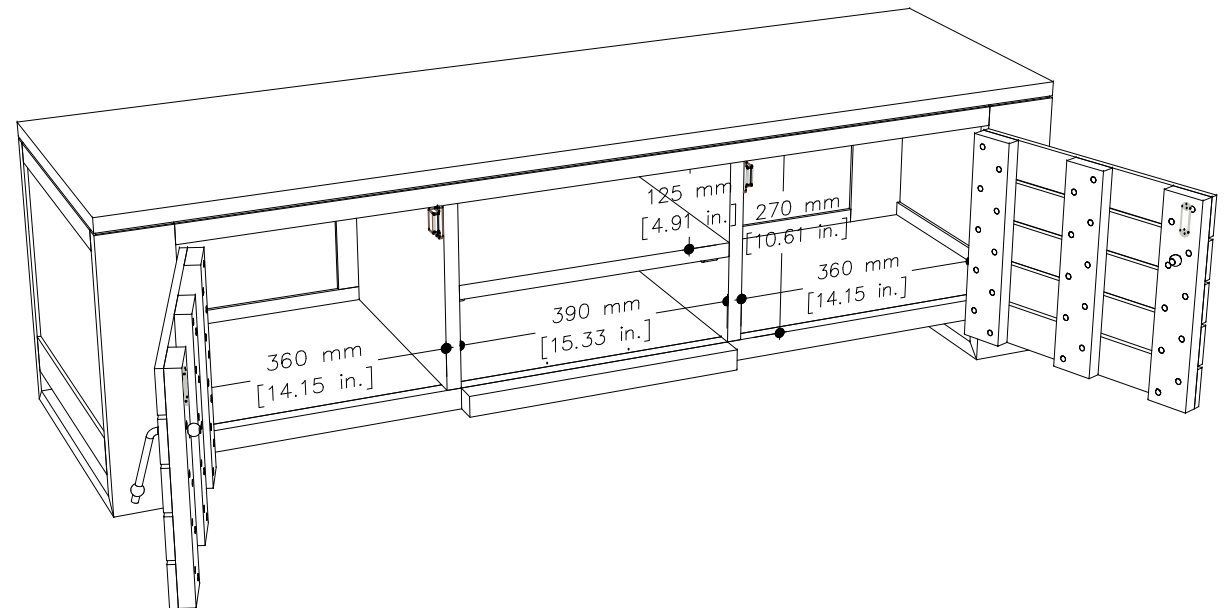

# tikamoon

MT16

**W x D x H (mm)**  
1380 x 435 x 450

**W x D x H (in.)**  
54.33 x 17.12 x 17.71