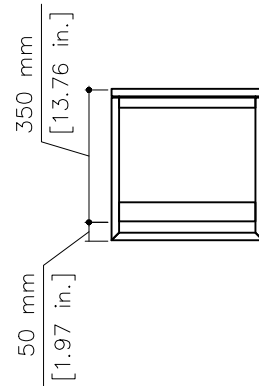

# tikamoon

MT16

**W x D x H (mm)**  
1380 x 435 x 450

**W x D x H (in.)**  
54.33 x 17.12 x 17.71