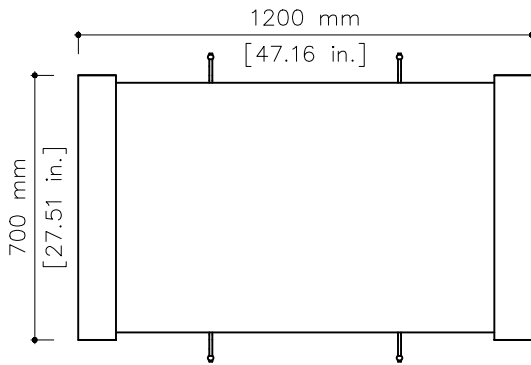

tikamoon

W x D x H
 ④ 435 x 265 x 85 mm

W x D x H
 ④ 17.1 x 10.4 x 3.3 in.

MT14

H W x D x H (mm)
 1060 x 766 x 355

W x D x H (in.)
 41.7 x 30.1 x 14