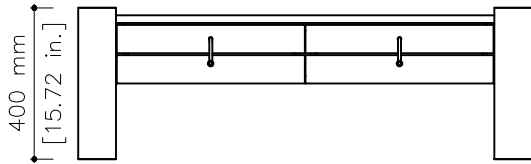

tikamoon

W x D x H
 ④ 435 x 265 x 85 mm

W x D x H
 ④ 17.1 x 10.4 x 3.3 in.

MT14

H W x D x H (mm)
 1060 x 766 x 355

W x D x H (in.)
 41.7 x 30.1 x 14