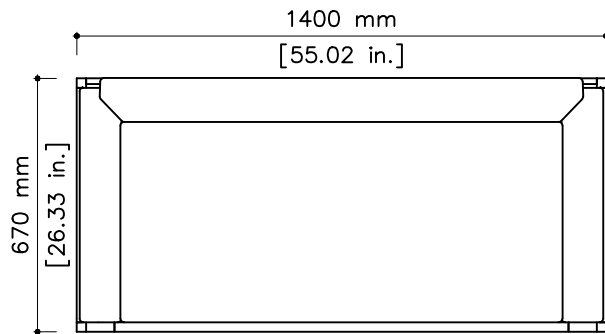

tikamoon

MET140

$W \times D \times H$ (mm)	$W \times D \times H$ (in.)
1490 x 760 x 480	58.66 x 29.92 x 18.89