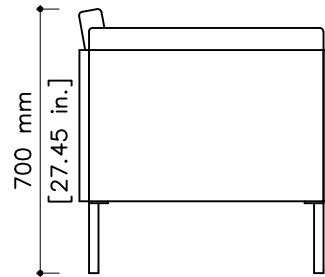

tikamoon

MET140

$W \times D \times H$ (mm)	$W \times D \times H$ (in.)
1490 x 760 x 480	58.66 x 29.92 x 18.89