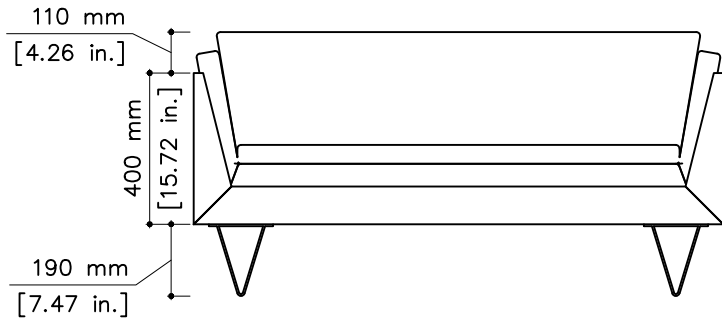

tikamoon

MET140

$W \times D \times H$ (mm)	$W \times D \times H$ (in.)
1490 x 760 x 480	58.66 x 29.92 x 18.89