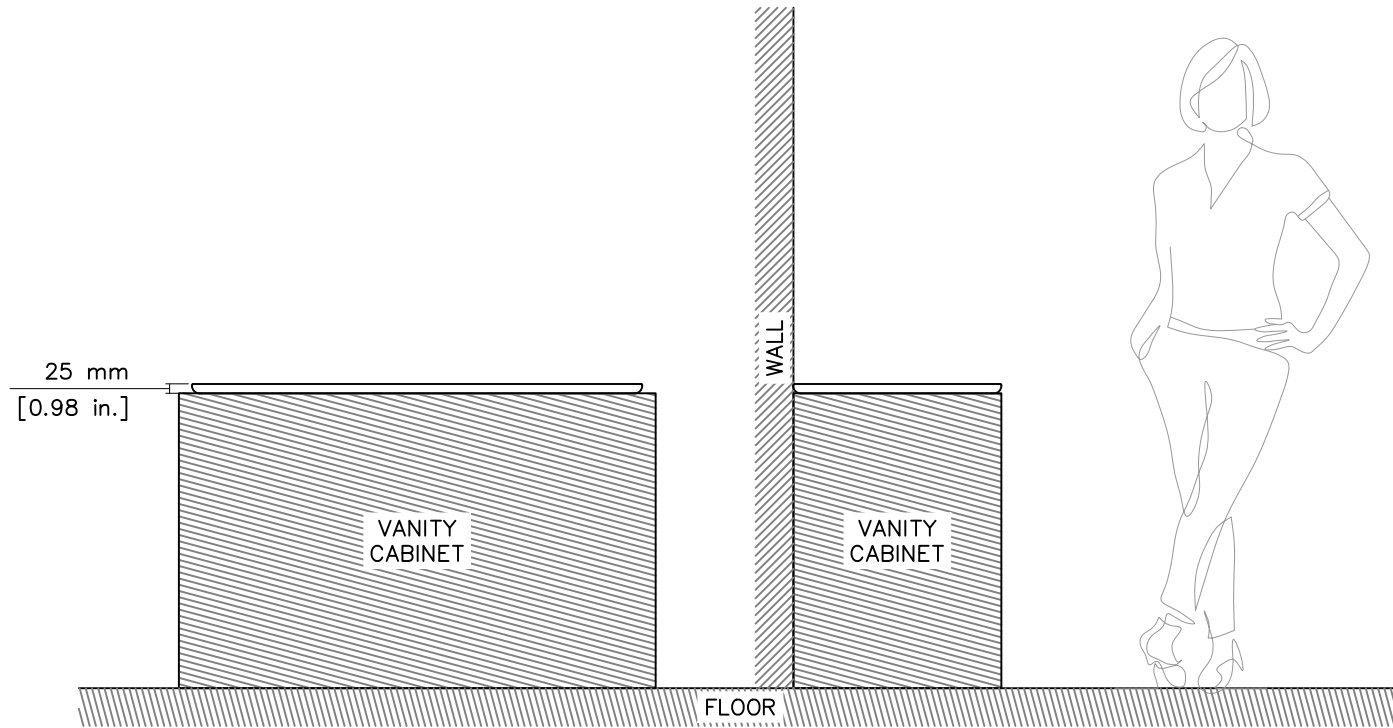

tikamoon

W x D x H
Ⓐ 340 x 320 x 85 mm

W x D x H
Ⓐ 13.3 x 12.5 x 3.3 in.

VAN0062

W x D x H (mm)
1350 x 640 x 860

W x D x H (in.)
53.1 x 25.2 x 33.8

tikamoon

TOP0023

W x D x H (mm)
1360 x 200 x 820

W x D x H (in.)
53.54 x 7.87 x 32.28