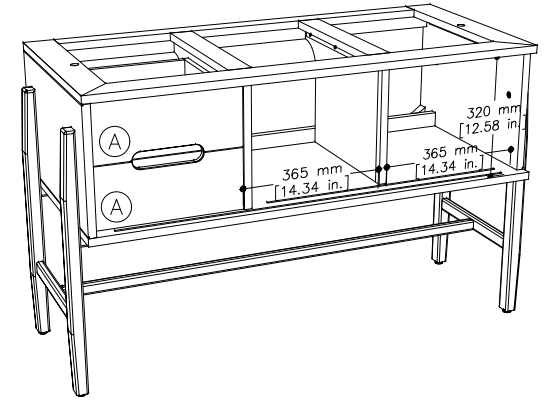

tikamoon

W x D x H
Ⓐ 340 x 320 x 85 mm

W x D x H
Ⓐ 13.3 x 12.5 x 3.3 in.

VAN0062

W x D x H (mm)
1350 x 640 x 860

W x D x H (in.)
53.1 x 25.2 x 33.8

tikamoon

TOP0023

W x D x H (mm)
1360 x 200 x 820

W x D x H (in.)
53.54 x 7.87 x 32.28