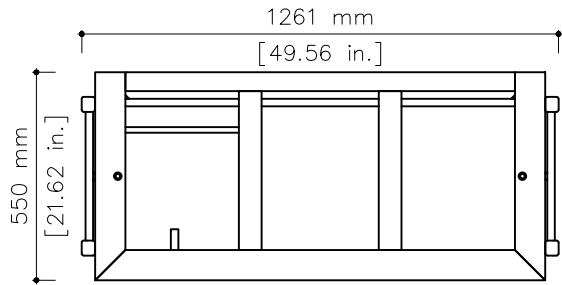

tikamoon

W x D x H
Ⓐ 340 x 320 x 85 mm

W x D x H
Ⓐ 13.3 x 12.5 x 3.3 in.

VAN0062

W x D x H (mm)
1350 x 640 x 860

W x D x H (in.)
53.1 x 25.2 x 33.8

tikamoon

TOP0023

W x D x H (mm)
1360 x 200 x 820

W x D x H (in.)
53.54 x 7.87 x 32.28