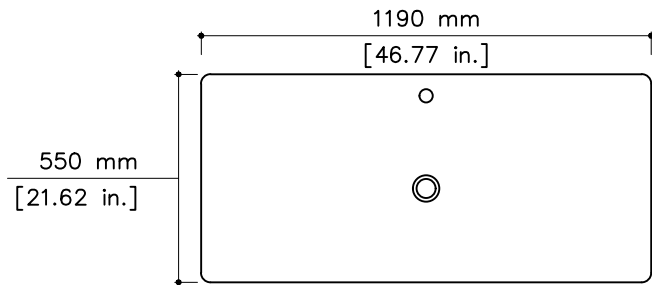

tikamoon

W x D x H
Ⓐ 340 x 320 x 85 mm

W x D x H
Ⓐ 13.3 x 12.5 x 3.3 in.

VAN0062

W x D x H (mm)
1350 x 640 x 860

W x D x H (in.)
53.1 x 25.2 x 33.8

tikamoon

TOP0023

W x D x H (mm)
1360 x 200 x 820

W x D x H (in.)
53.54 x 7.87 x 32.28