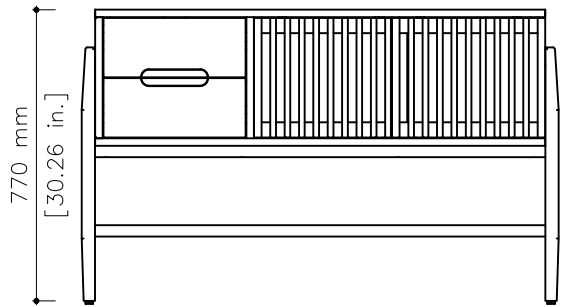

tikamoon

W x D x H
Ⓐ 340 x 320 x 85 mm

W x D x H
Ⓐ 13.3 x 12.5 x 3.3 in.

VAN0062

W x D x H (mm)
1350 x 640 x 860

W x D x H (in.)
53.1 x 25.2 x 33.8

tikamoon

TOP0023

W x D x H (mm)
1360 x 200 x 820

W x D x H (in.)
53.54 x 7.87 x 32.28