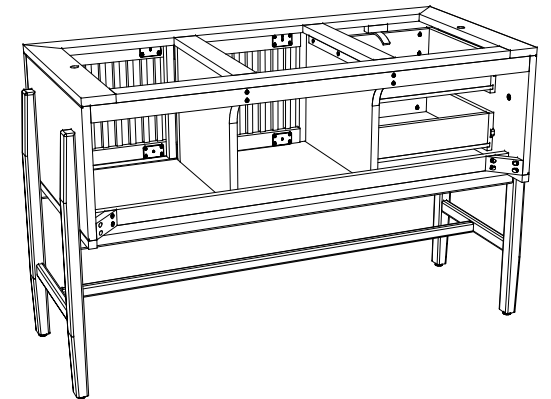

tikamoon

W x D x H
Ⓐ 340 x 320 x 85 mm

W x D x H
Ⓐ 13.3 x 12.5 x 3.3 in.

VAN0062

W x D x H (mm)
1350 x 640 x 860

W x D x H (in.)
53.1 x 25.2 x 33.8

tikamoon

TOP0023

W x D x H (mm)
1360 x 200 x 820

W x D x H (in.)
53.54 x 7.87 x 32.28