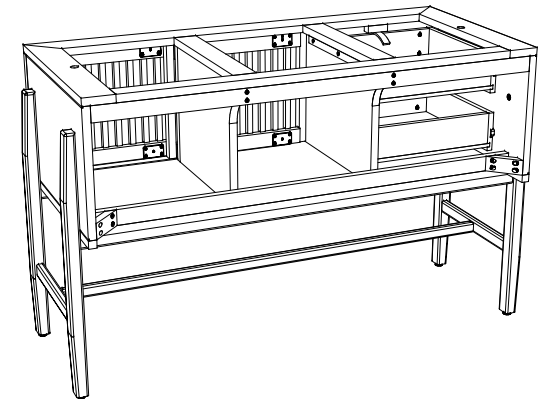

tikamoon

W x D x H
Ⓐ 340 x 320 x 85 mm

W x D x H
Ⓐ 13.3 x 12.5 x 3.3 in.

VAN0062

W x D x H (mm)
1350 x 640 x 860

W x D x H (in.)
53.1 x 25.2 x 33.8

tikamoon

TOP0023

W x D x H (mm)
1360 x 200 x 820

W x D x H (in.)
53.54 x 7.87 x 32.28