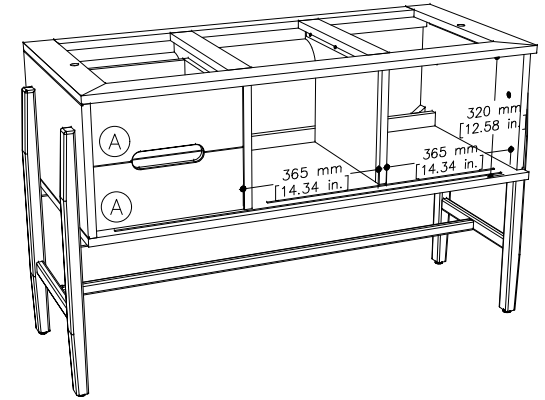

tikamoon

W x D x H
Ⓐ 340 x 320 x 85 mm

W x D x H
Ⓐ 13.3 x 12.5 x 3.3 in.

VAN0062

W x D x H (mm)
1350 x 640 x 860

W x D x H (in.)
53.1 x 25.2 x 33.8

tikamoon

TOP0023

W x D x H (mm)
1360 x 200 x 820

W x D x H (in.)
53.54 x 7.87 x 32.28