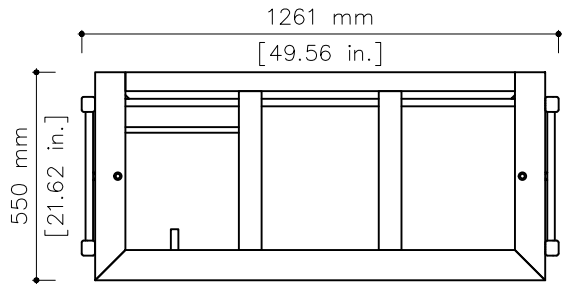

tikamoon

W x D x H
Ⓐ 340 x 320 x 85 mm

W x D x H
Ⓐ 13.3 x 12.5 x 3.3 in.

VAN0062

W x D x H (mm)
1350 x 640 x 860

W x D x H (in.)
53.1 x 25.2 x 33.8

tikamoon

TOP0023

W x D x H (mm)
1360 x 200 x 820

W x D x H (in.)
53.54 x 7.87 x 32.28