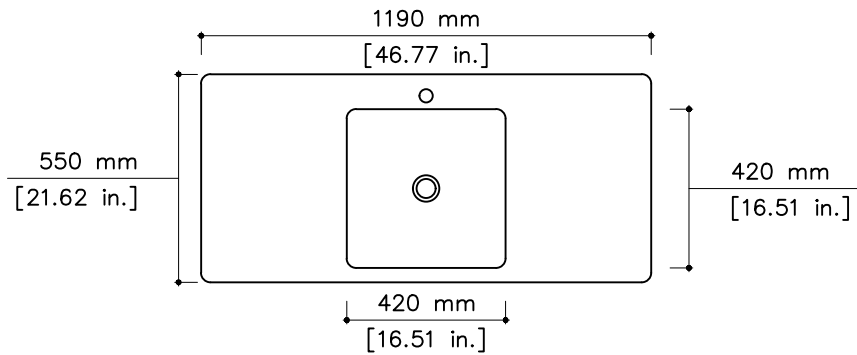

tikamoon

W x D x H
Ⓐ 340 x 320 x 85 mm

W x D x H
Ⓐ 13.3 x 12.5 x 3.3 in.

VAN0062

W x D x H (mm)
1350 x 640 x 860

W x D x H (in.)
53.1 x 25.2 x 33.8

tikamoon

TOP0023

W x D x H (mm)
1360 x 200 x 820

W x D x H (in.)
53.54 x 7.87 x 32.28