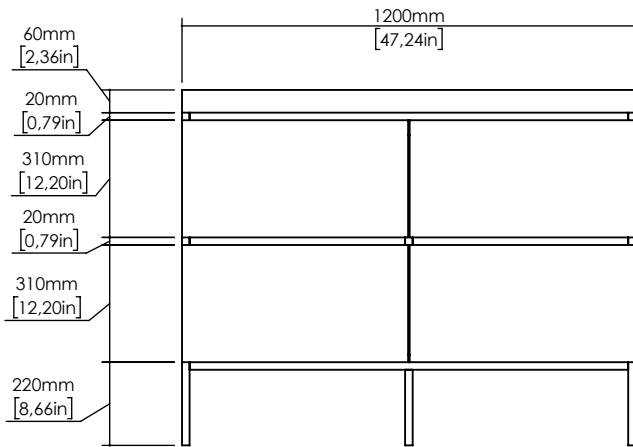

tikamoon

	W x D x H	W x D x H
Ⓐ	500 x 285 x 177 mm	19.6 x 11.2 x 7.0 in
Ⓑ	500 x 285 x 215 mm	19.6 x 11.2 x 8.5 in

VAN0037_2
EASYD02_2

W x D x H (mm)
1295 x 550 x 743

W x D x H (in)
51 x 21.6 x 29.2