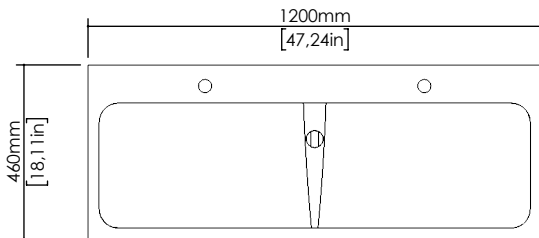

tikamoon

	W x D x H	W x D x H
Ⓐ	500 x 285 x 177 mm	19.6 x 11.2 x 7.0 in
Ⓑ	500 x 285 x 215 mm	19.6 x 11.2 x 8.5 in

VAN0037_2
EASYD02_2

W x D x H (mm)
1295 x 550 x 743

W x D x H (in)
51 x 21.6 x 29.2