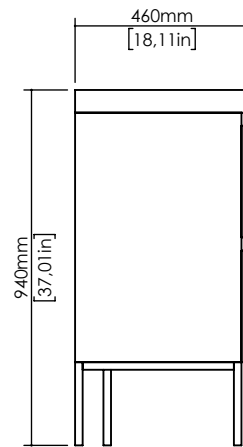

tikamoon

	W x D x H	W x D x H
Ⓐ	500 x 285 x 177 mm	19.6 x 11.2 x 7.0 in
Ⓑ	500 x 285 x 215 mm	19.6 x 11.2 x 8.5 in

VAN0037_2
EASYD02_2

W x D x H (mm)
1295 x 550 x 743

W x D x H (in)
51 x 21.6 x 29.2