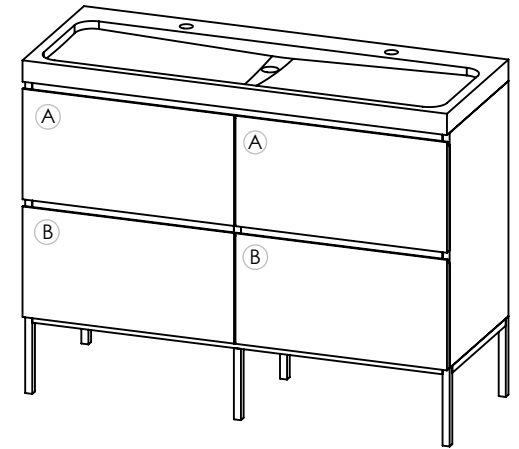

tikamoon

	W x D x H	W x D x H
Ⓐ	500 x 285 x 177 mm	19.6 x 11.2 x 7.0 in
Ⓑ	500 x 285 x 215 mm	19.6 x 11.2 x 8.5 in

VAN0037_2
EASYD02_2

W x D x H (mm)
1295 x 550 x 743

W x D x H (in)
51 x 21.6 x 29.2