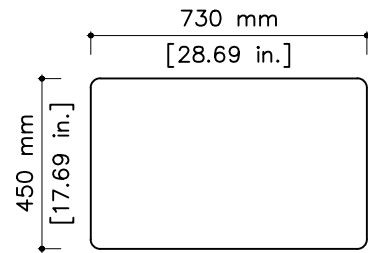

# tikamoon

W x D x H  
 (A) 295 x 270 x 75 mm

W x D x H  
 (A) 11.6 x 10.6 x 3 in.

CUP0012

W x D x H (mm)  
 885 x 545 x 1155

W x D x H (in.)  
 34.8 x 21.4 x 45.4

# tikamoon

TOP0027

W x D x H (mm)  
900 x 200 x 720

W x D x H (in.)  
35.4 x 7.8 x 28.3