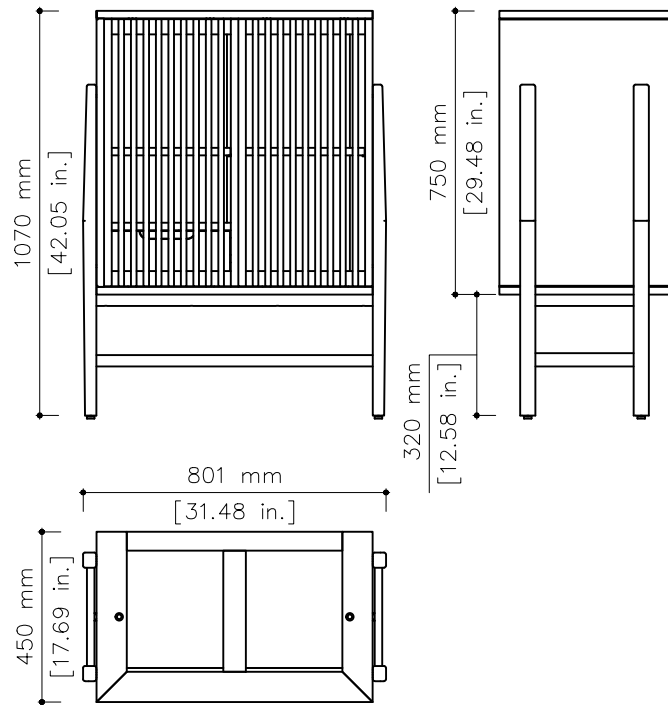

# tikamoon

W x D x H  
 (A) 295 x 270 x 75 mm

W x D x H  
 (A) 11.6 x 10.6 x 3 in.

CUP0012

W x D x H (mm)  
 885 x 545 x 1155

W x D x H (in.)  
 34.8 x 21.4 x 45.4

# tikamoon

TOP0027

W x D x H (mm)  
900 x 200 x 720

W x D x H (in.)  
35.4 x 7.8 x 28.3