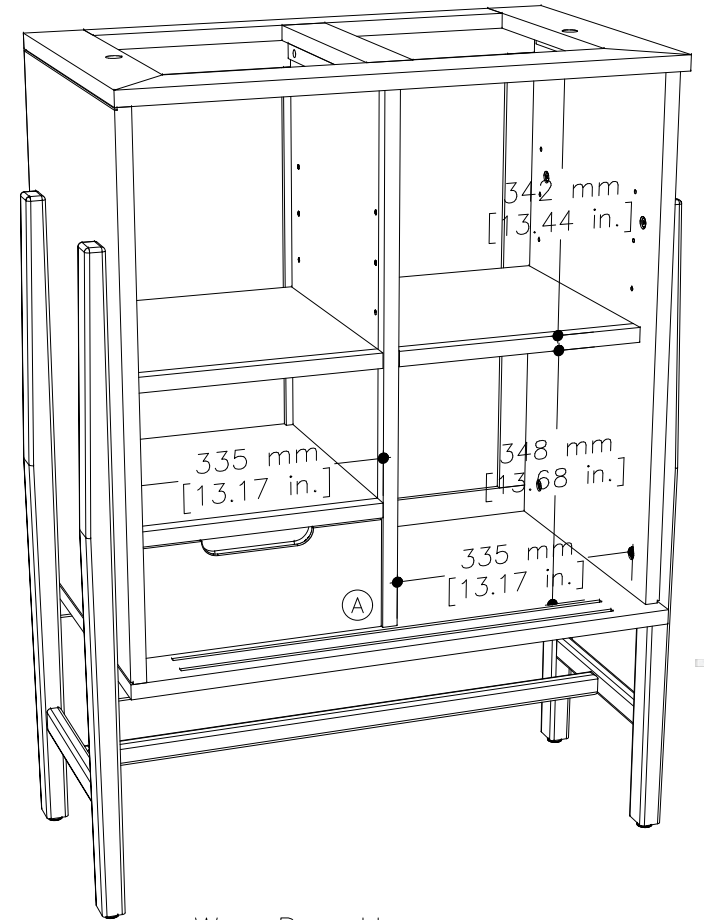

# tikamoon

W x D x H  
 (A) 295 x 270 x 75 mm

W x D x H  
 (A) 11.6 x 10.6 x 3 in.

CUP0012

W x D x H (mm)  
 885 x 545 x 1155

W x D x H (in.)  
 34.8 x 21.4 x 45.4

# tikamoon

TOP0027

W x D x H (mm)  
900 x 200 x 720

W x D x H (in.)  
35.4 x 7.8 x 28.3