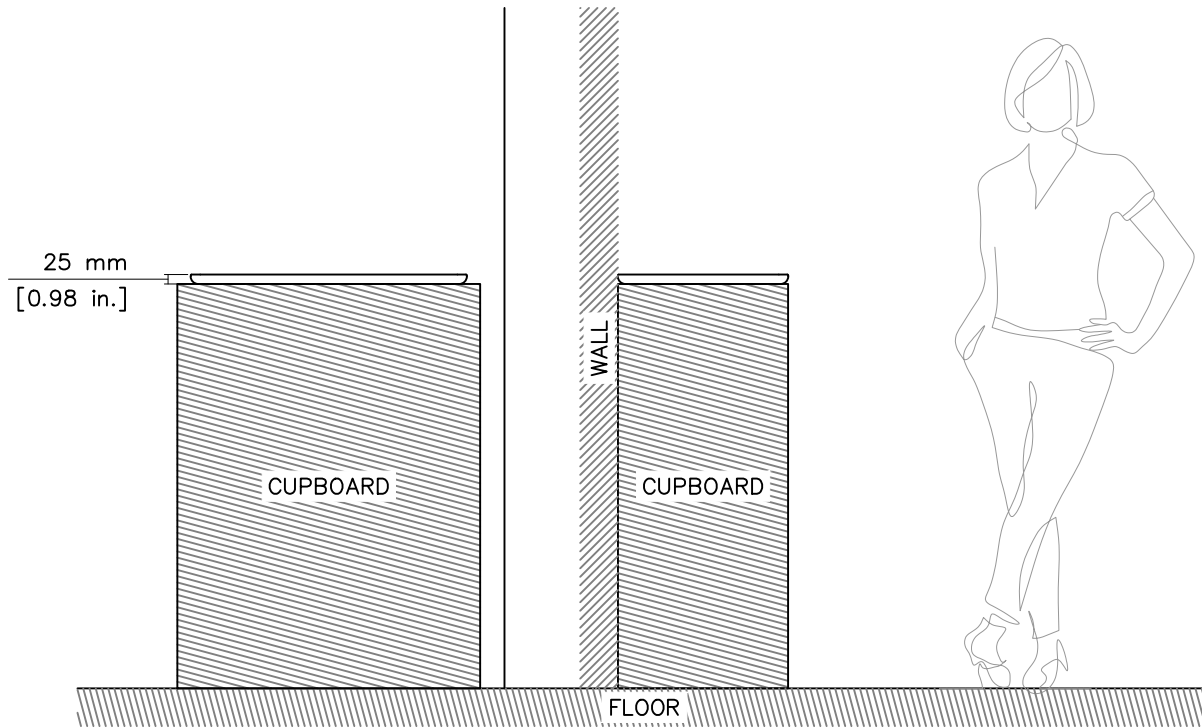

# tikamoon

W x D x H  
 (A) 295 x 270 x 75 mm

W x D x H  
 (A) 11.6 x 10.6 x 3 in.

CUP0012

W x D x H (mm)  
 885 x 545 x 1155

W x D x H (in.)  
 34.8 x 21.4 x 45.4

# tikamoon

TOP0027

W x D x H (mm)  
900 x 200 x 720

W x D x H (in.)  
35.4 x 7.8 x 28.3