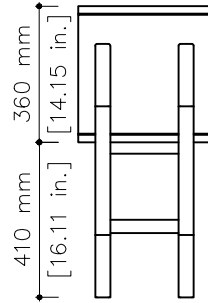

# tikamoon

W x D x H  
 Ⓐ 340 x 220 x 85 mm

W x D x H  
 Ⓐ 13.3 x 8.66 x 3.3 in.

CON0063

W x D x H (mm)  
 1340 x 450 x 860

W x D x H (in.)  
 52.7 x 17.7 x 33.8

# tikamoon

TOP0024

W x D x H (mm)  
1360 x 200 x 620

W x D x H (in.)  
53.5 x 7.8 x 24.4