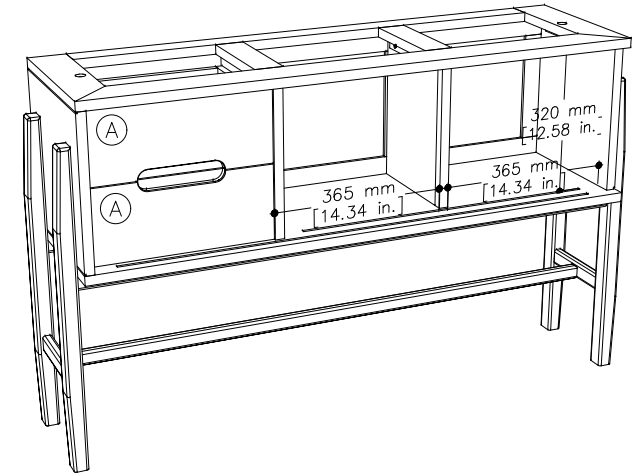

# tikamoon

W x D x H  
 Ⓐ 340 x 220 x 85 mm

W x D x H  
 Ⓐ 13.3 x 8.66 x 3.3 in.

CON0063

W x D x H (mm)  
 1340 x 450 x 860

W x D x H (in.)  
 52.7 x 17.7 x 33.8

# tikamoon

TOP0024

W x D x H (mm)  
1360 x 200 x 620

W x D x H (in.)  
53.5 x 7.8 x 24.4