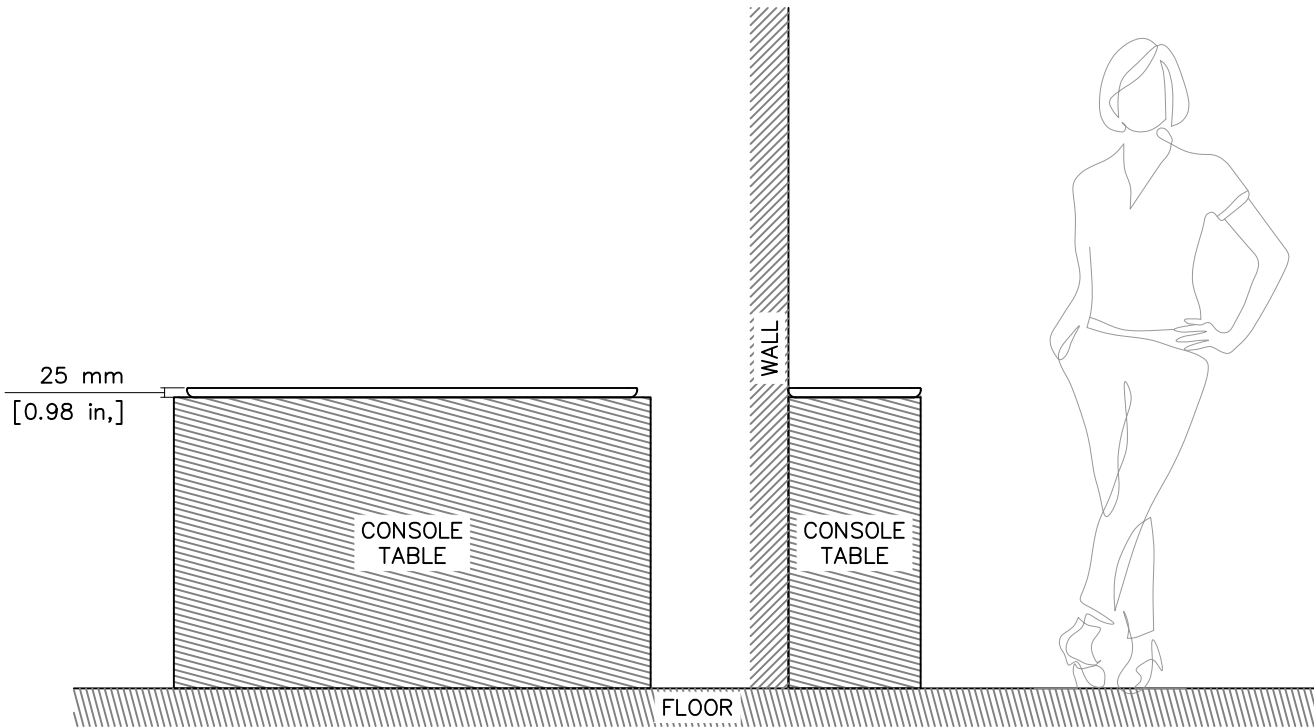

# tikamoon

W x D x H  
 Ⓐ 340 x 220 x 85 mm

W x D x H  
 Ⓐ 13.3 x 8.66 x 3.3 in.

CON0063

W x D x H (mm)  
 1340 x 450 x 860

W x D x H (in.)  
 52.7 x 17.7 x 33.8

# tikamoon

TOP0024

W x D x H (mm)  
1360 x 200 x 620

W x D x H (in.)  
53.5 x 7.8 x 24.4