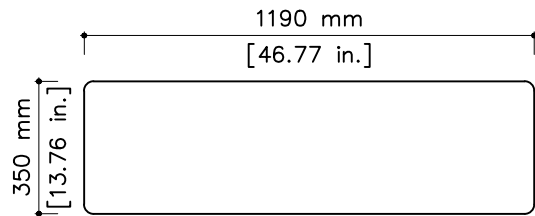

# tikamoon

W x D x H  
 Ⓐ 340 x 220 x 85 mm

W x D x H  
 Ⓐ 13.3 x 8.66 x 3.3 in.

CON0063

W x D x H (mm)  
 1340 x 450 x 860

W x D x H (in.)  
 52.7 x 17.7 x 33.8

# tikamoon

TOP0024

W x D x H (mm)  
1360 x 200 x 620

W x D x H (in.)  
53.5 x 7.8 x 24.4