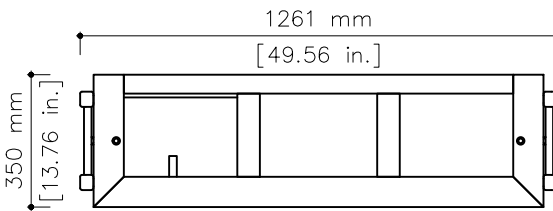

# tikamoon

W x D x H  
 Ⓐ 340 x 220 x 85 mm

W x D x H  
 Ⓐ 13.3 x 8.66 x 3.3 in.

CON0063

W x D x H (mm)  
 1340 x 450 x 860

W x D x H (in.)  
 52.7 x 17.7 x 33.8

# tikamoon

TOP0024

W x D x H (mm)  
1360 x 200 x 620

W x D x H (in.)  
53.5 x 7.8 x 24.4