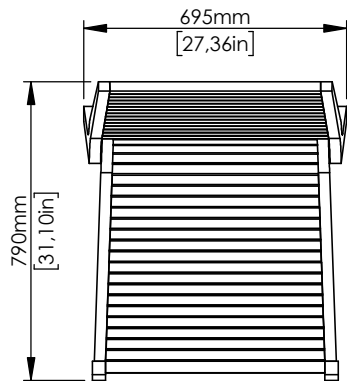

tikamoon

ARM0037

W x D x H (mm)
895 x 800 x 920

W x D x H (in.)
35.23 x 31.49 x 36.22

tikamoon

COF0067

W x D x H (mm)
1315 x 185 x 695

W x D x H (in.)
51.77 x 7.28 x 27.36

tikamoon

SOF0110

W x D x H (mm)
1554 x 855 x 915

W x D x H (in.)
61.18 x 33.66 x 36