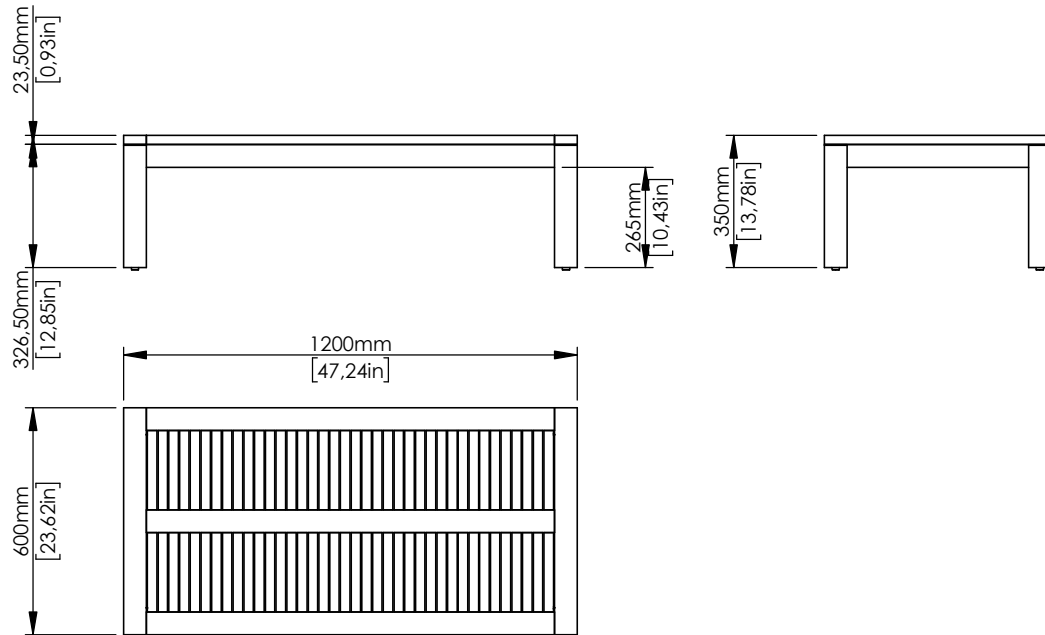

tikamoon

ARM0037

W x D x H (mm)
895 x 800 x 920

W x D x H (in.)
35.23 x 31.49 x 36.22

tikamoon

COF0067

W x D x H (mm)
1315 x 185 x 695

W x D x H (in.)
51.77 x 7.28 x 27.36

tikamoon

SOF0110

W x D x H (mm)
1554 x 855 x 915

W x D x H (in.)
61.18 x 33.66 x 36