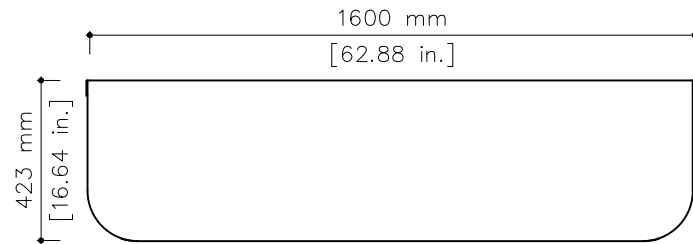

tikamoon

KP05-0

W x D x H (mm)
1650 x 475 x 530

W x D x H (in.)
64.96 x 18.70 x 20.86