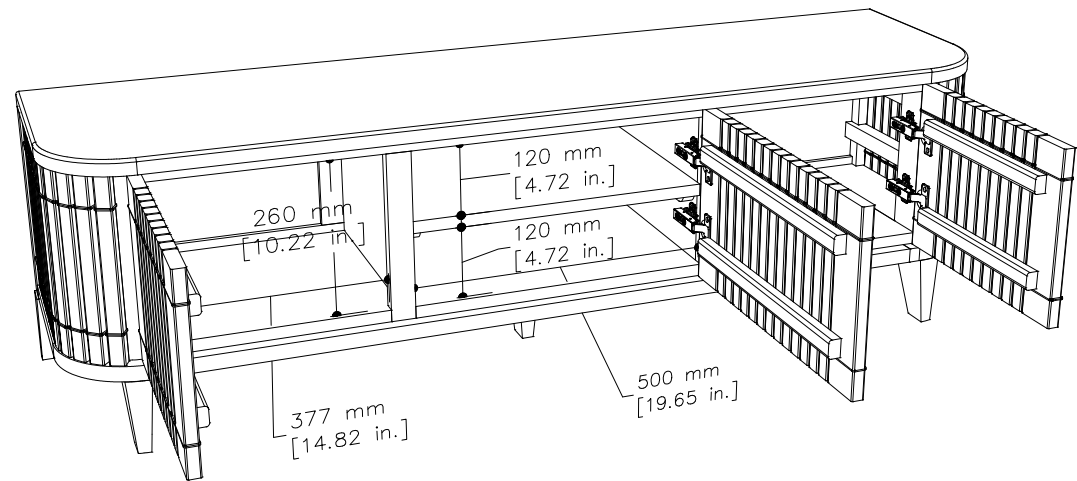

tikamoon

KP05-0

W x D x H (mm)
1650 x 475 x 530

W x D x H (in.)
64.96 x 18.70 x 20.86