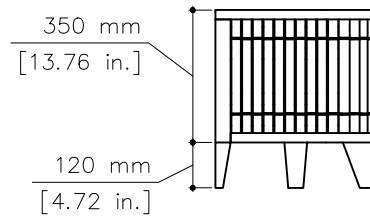

tikamoon

KP05-0

W x D x H (mm)
1650 x 475 x 530

W x D x H (in.)
64.96 x 18.70 x 20.86