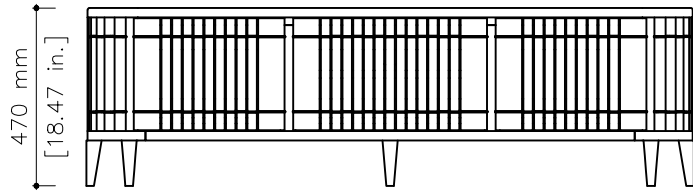

tikamoon

KP05-0

W x D x H (mm)
1650 x 475 x 530

W x D x H (in.)
64.96 x 18.70 x 20.86