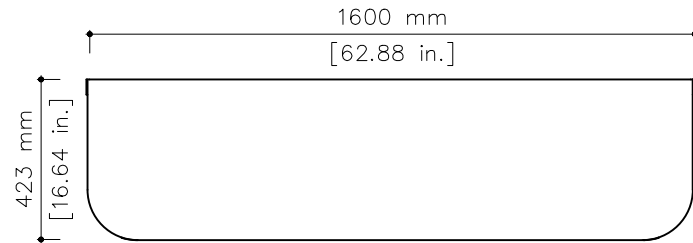

tikamoon

KP05-0

W x D x H (mm)
1650 x 475 x 530

W x D x H (in.)
64.96 x 18.70 x 20.86