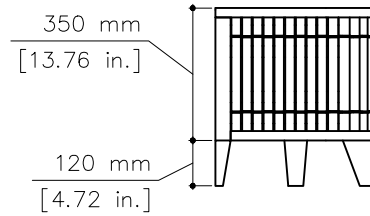

tikamoon

KP05-0

W x D x H (mm)
1650 x 475 x 530

W x D x H (in.)
64.96 x 18.70 x 20.86