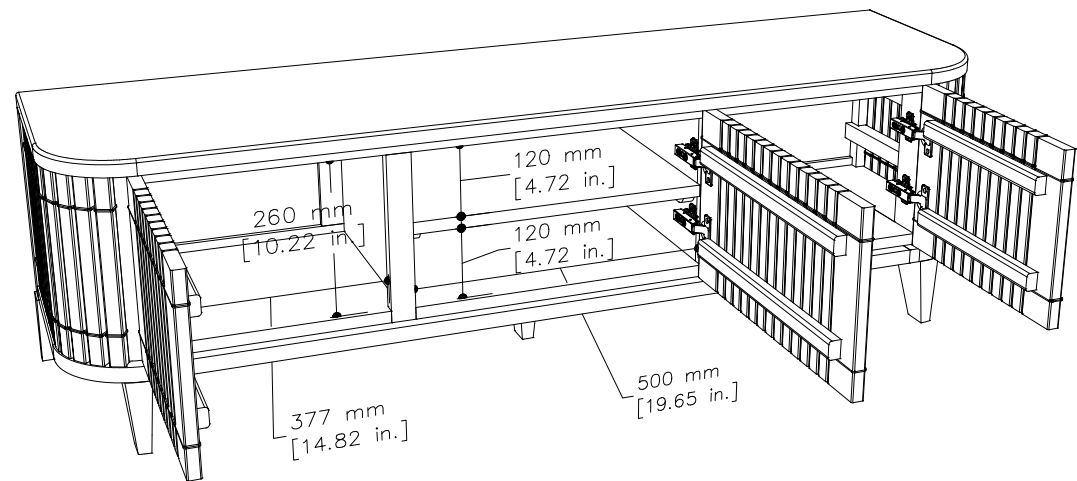

tikamoon

KP05-0

W x D x H (mm)
1650 x 475 x 530

W x D x H (in.)
64.96 x 18.70 x 20.86