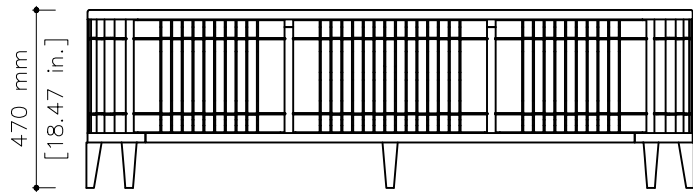

tikamoon

KP05-0

W x D x H (mm)
1650 x 475 x 530

W x D x H (in.)
64.96 x 18.70 x 20.86