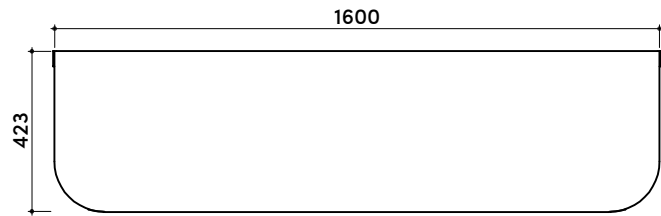

# tikamoon

KP05-O

H W x D x H (mm)  
1650 x 475 x 530