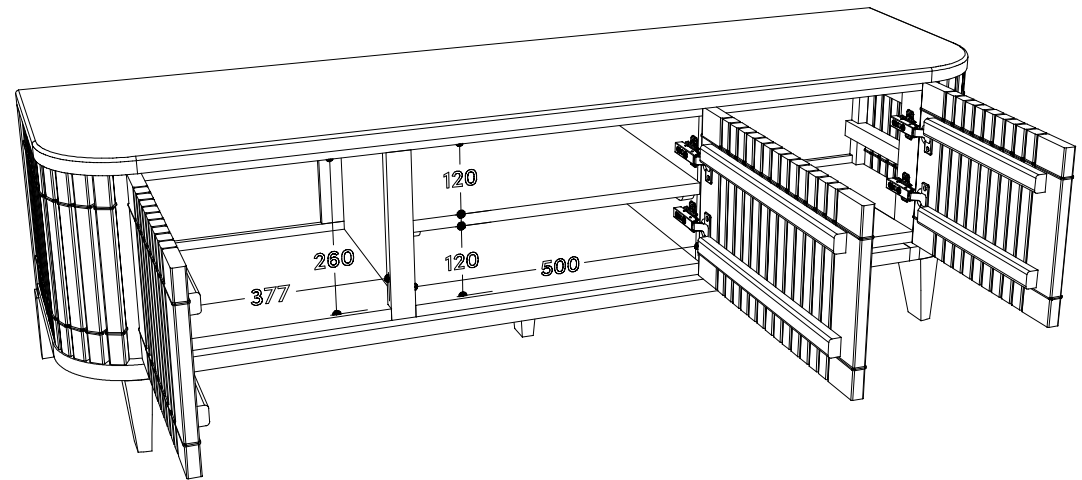

# tikamoon

KP05-O

H W x D x H (mm)  
1650 x 475 x 530