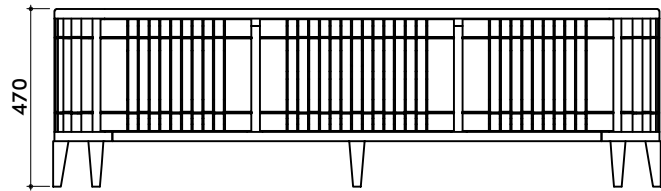

# tikamoon

KP05-O

H W x D x H (mm)  
1650 x 475 x 530