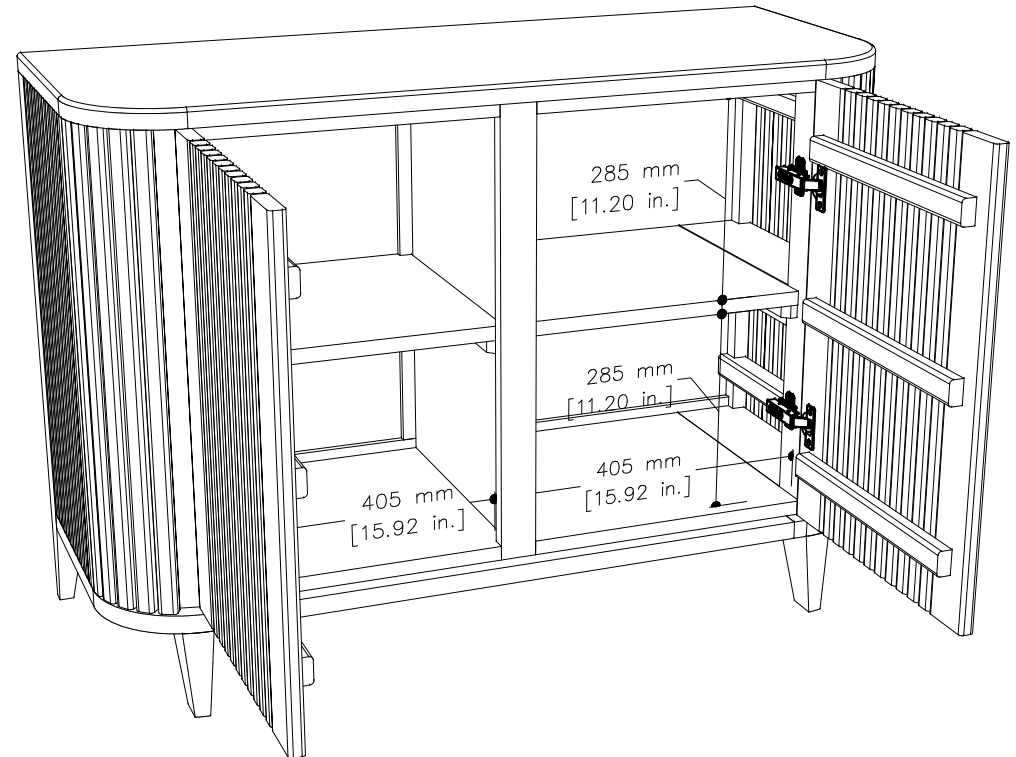

tikamoon

KP01-0

W x D x H (mm)
1170 x 500 x 860

W x D x H (in.)
46.06 x 19.68 x 33.85