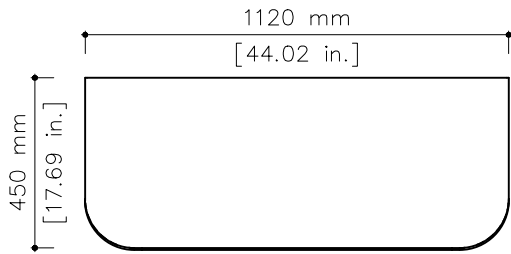

tikamoon

KP01-0

W x D x H (mm)
1170 x 500 x 860

W x D x H (in.)
46.06 x 19.68 x 33.85