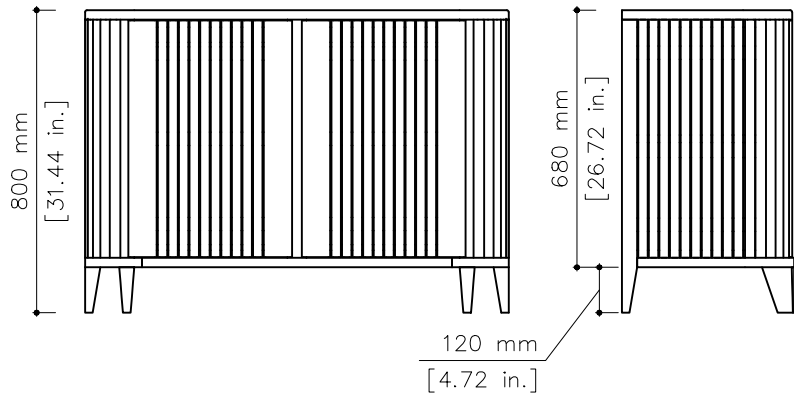

tikamoon

KP01-0

W x D x H (mm)
1170 x 500 x 860

W x D x H (in.)
46.06 x 19.68 x 33.85