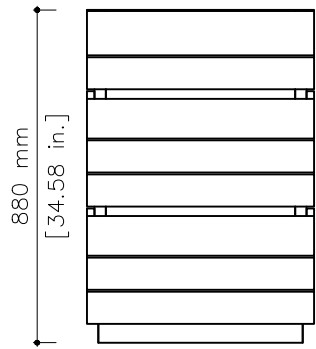

# tikamoon

W x D x H

(A) 460 x 262 x 150 mm

W x D x H

(A) 18.11 x 10.31 x 6 in.

KARL60\_3

**W x D x H (mm)**  
680 x 540 x 960

**W x D x H (in.)**  
26.77 x 21.25 x 37.79