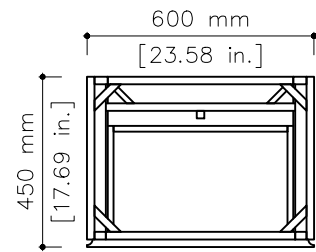

# tikamoon

W x D x H

(A) 460 x 262 x 150 mm

W x D x H

(A) 18.11 x 10.31 x 6 in.

KARL60\_3

**W x D x H (mm)**  
680 x 540 x 960

**W x D x H (in.)**  
26.77 x 21.25 x 37.79