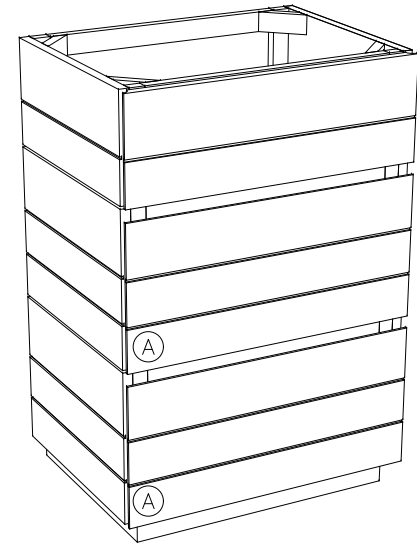

# tikamoon

W x D x H

(A) 460 x 262 x 150 mm

W x D x H

(A) 18.11 x 10.31 x 6 in.

KARL60\_3

**W x D x H (mm)**  
680 x 540 x 960

**W x D x H (in.)**  
26.77 x 21.25 x 37.79