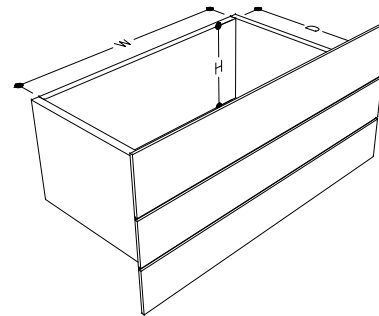

# tikamoon

W x D x H

(A) 460 x 262 x 150 mm

W x D x H

(A) 18.11 x 10.31 x 6 in.

KARL60\_3

**W x D x H (mm)**  
680 x 540 x 960

**W x D x H (in.)**  
26.77 x 21.25 x 37.79