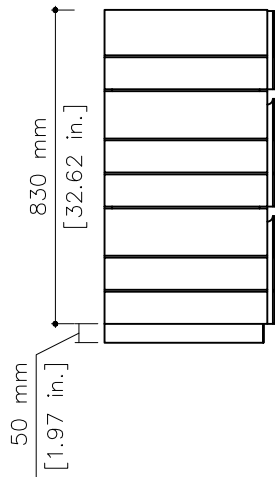

# tikamoon

W x D x H

(A) 460 x 262 x 150 mm

W x D x H

(A) 18.11 x 10.31 x 6 in.

KARL60\_3

**W x D x H (mm)**  
680 x 540 x 960

**W x D x H (in.)**  
26.77 x 21.25 x 37.79