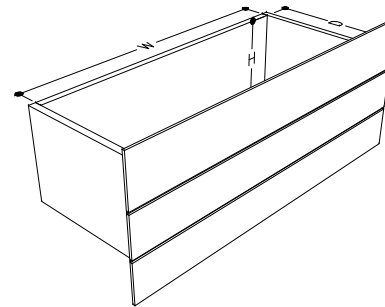

tikamoon

W x D x H

- Ⓐ 617 x 262 x 150 mm
- Ⓑ 382 x 262 x 150 mm

W x D x H

- Ⓐ 24.3 x 10.3 x 6 in.
- Ⓑ 13 x 10.3 x 6 in.

KARL120_3

W x D x H (mm)
1280 x 540 x 970

W x D x H (in.)
50.39 x 21.25 x 38.18