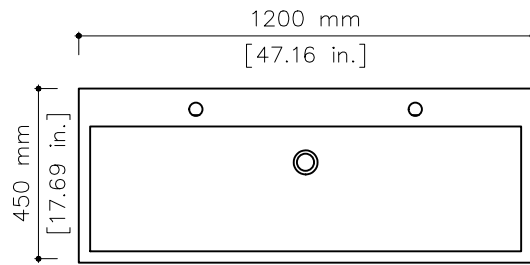

tikamoon

W x D x H

- Ⓐ 617 x 262 x 150 mm
- Ⓑ 382 x 262 x 150 mm

W x D x H

- Ⓐ 24.3 x 10.3 x 6 in.
- Ⓑ 13 x 10.3 x 6 in.

KARL120_3

W x D x H (mm)
1280 x 540 x 970

W x D x H (in.)
50.39 x 21.25 x 38.18