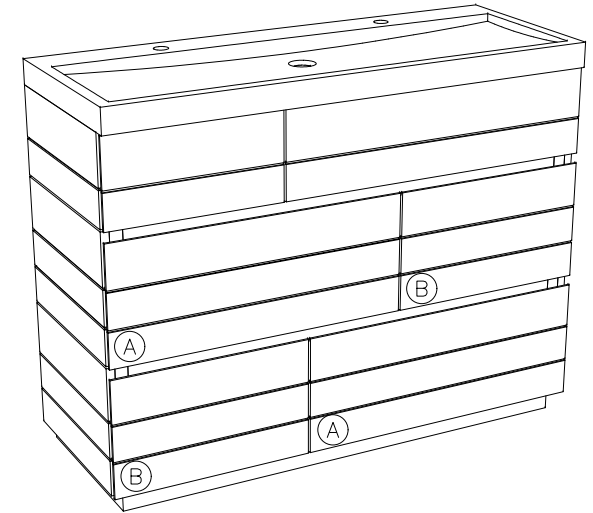

tikamoon

W x D x H

- Ⓐ 617 x 262 x 150 mm
- Ⓑ 382 x 262 x 150 mm

W x D x H

- Ⓐ 24.3 x 10.3 x 6 in.
- Ⓑ 13 x 10.3 x 6 in.

KARL120_3

W x D x H (mm)
1280 x 540 x 970

W x D x H (in.)
50.39 x 21.25 x 38.18