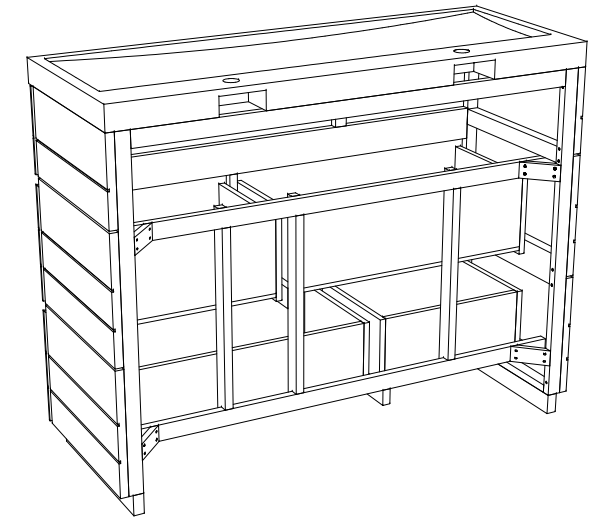

tikamoon

W x D x H

- Ⓐ 617 x 262 x 150 mm
- Ⓑ 382 x 262 x 150 mm

W x D x H

- Ⓐ 24.3 x 10.3 x 6 in.
- Ⓑ 13 x 10.3 x 6 in.

KARL120_3

W x D x H (mm)
1280 x 540 x 970

W x D x H (in.)
50.39 x 21.25 x 38.18