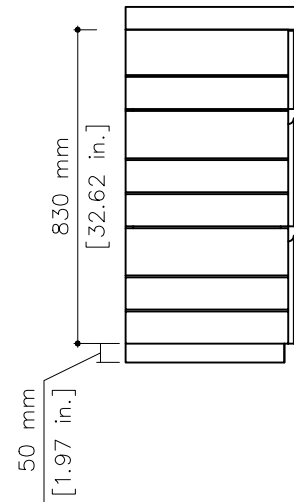

tikamoon

W x D x H

- Ⓐ 617 x 262 x 150 mm
- Ⓑ 382 x 262 x 150 mm

W x D x H

- Ⓐ 24.3 x 10.3 x 6 in.
- Ⓑ 13 x 10.3 x 6 in.

KARL120_3

W x D x H (mm)
1280 x 540 x 970

W x D x H (in.)
50.39 x 21.25 x 38.18