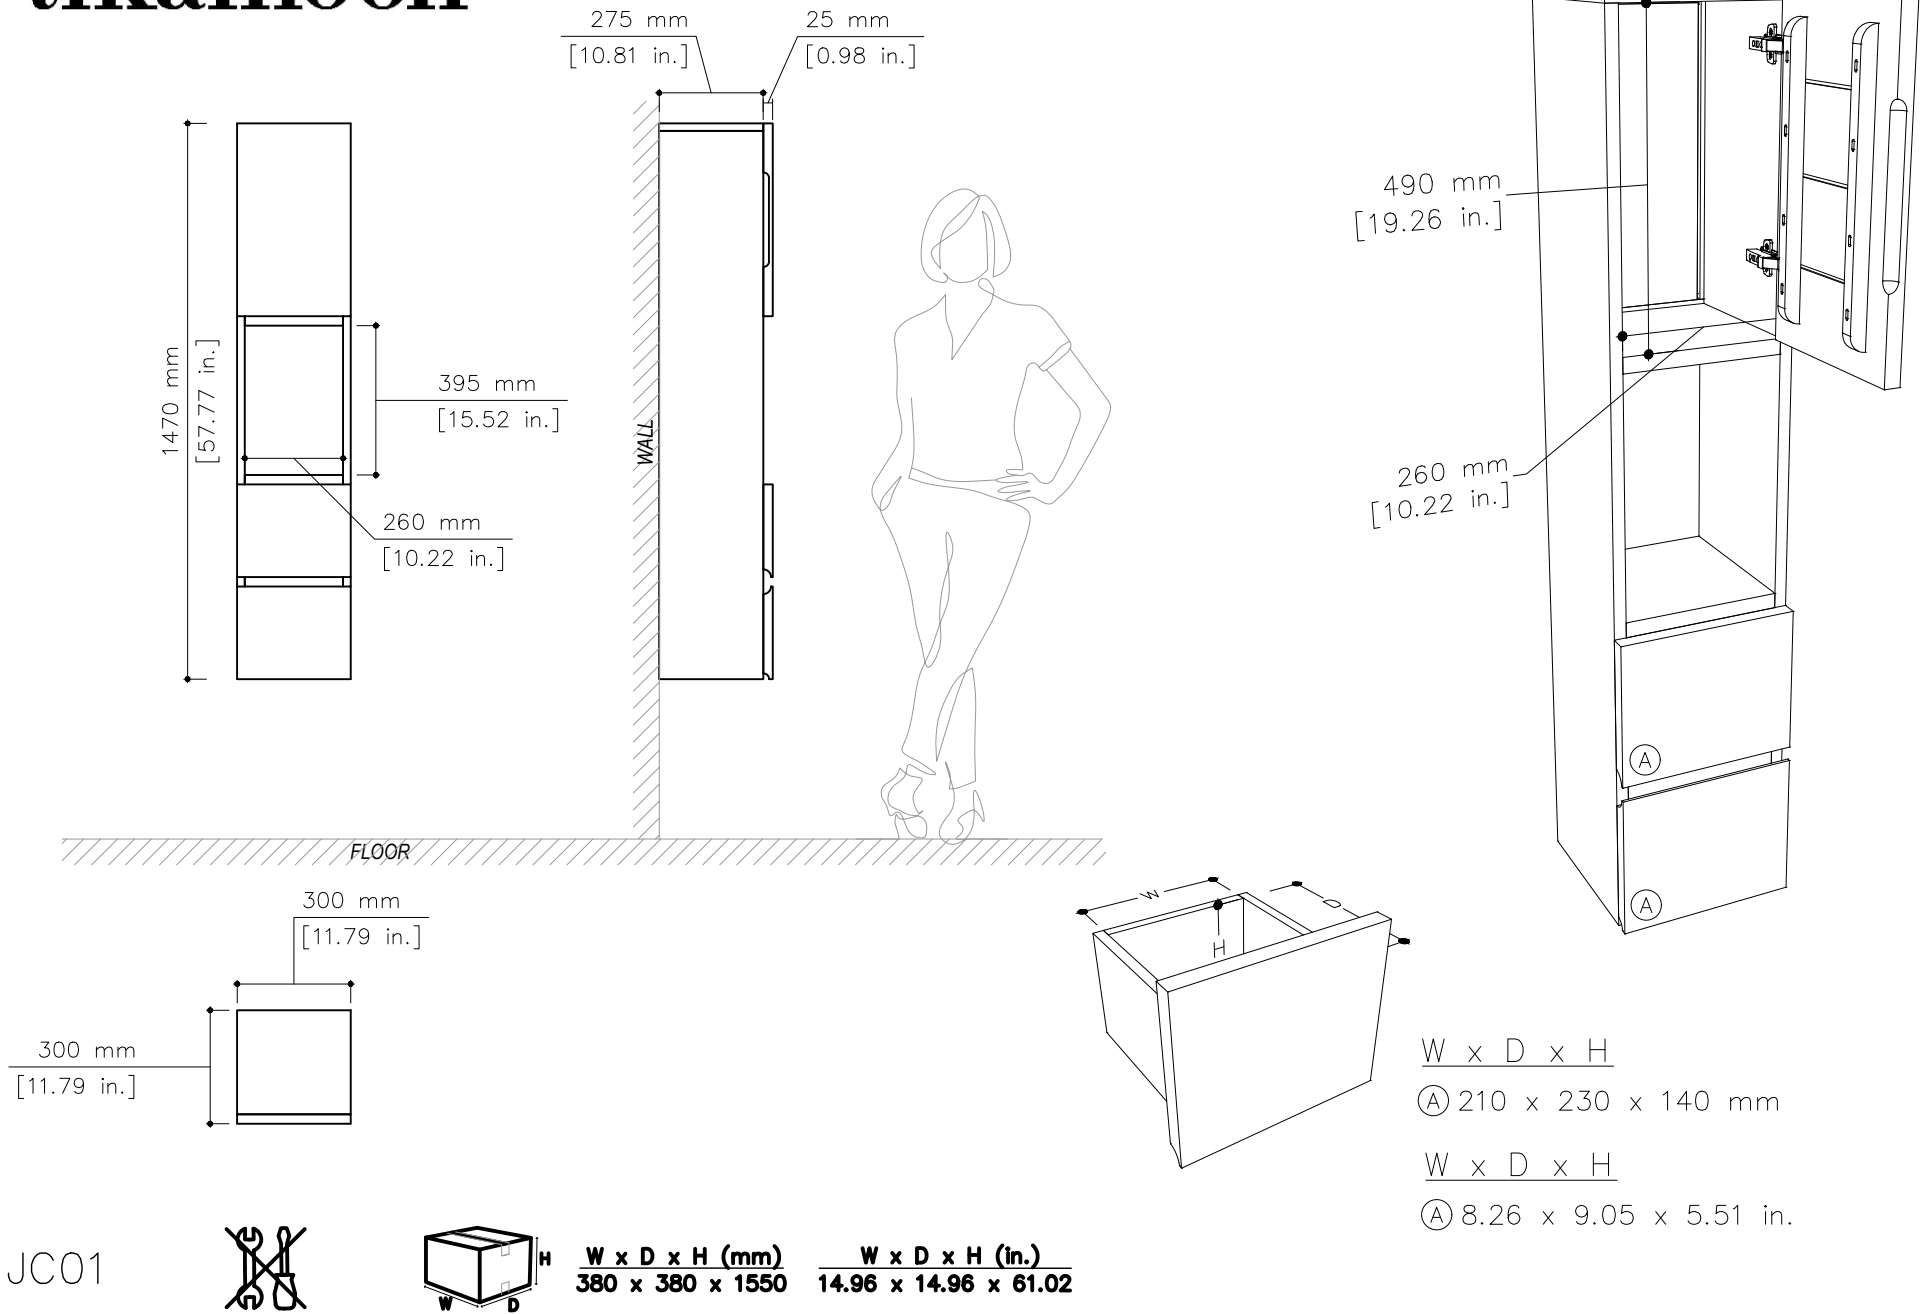

tikamoon

JC01

W x D x H (mm)
 380 x 380 x 1550

W x D x H (in.)
 14.96 x 14.96 x 61.02