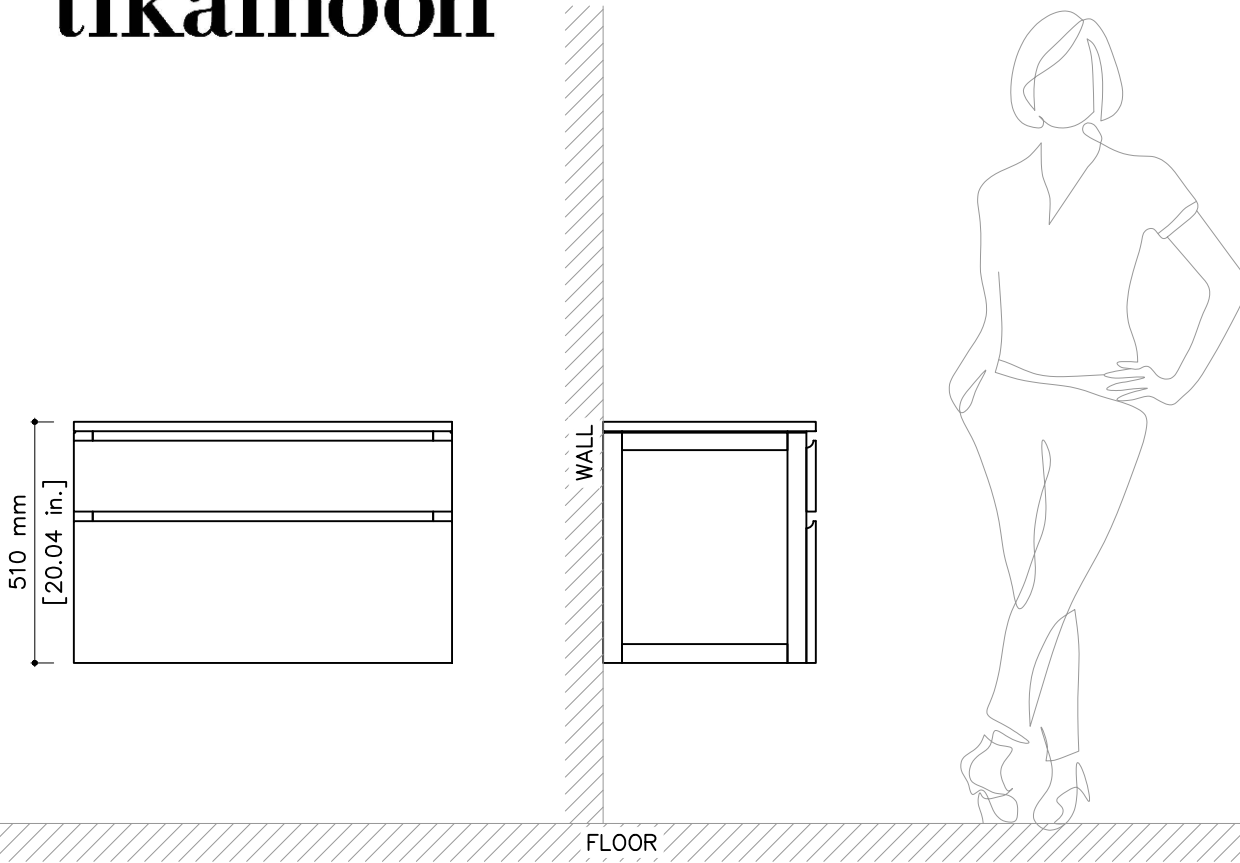

tikamoon

W x D x H
 (A) 680 x 285 x 70 mm
 (B) 680 x 285 x 190 mm

W x D x H
 (A) 26.77 x 11.22 x 2.75 in.
 (B) 26.77 x 11.22 x 7.48 in.

JAC01

W x D x H (mm) W x D x H (in.)
 840 x 500 x 580 33.07 x 19.68 x 22.83