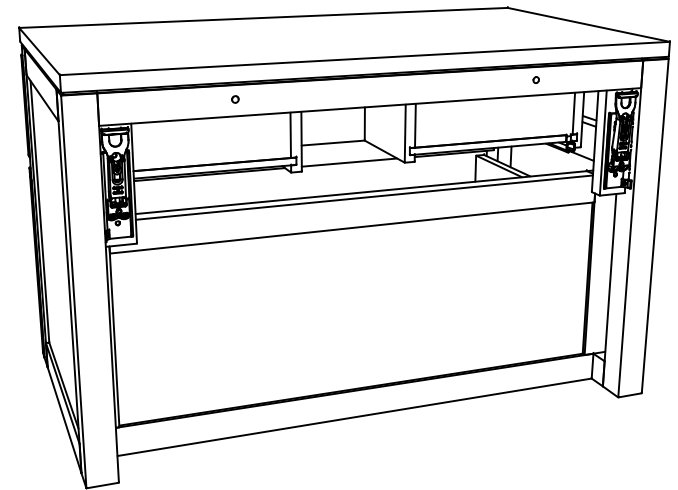

tikamoon

W x D x H
 (A) 680 x 285 x 70 mm
 (B) 680 x 285 x 190 mm

W x D x H
 (A) 26.77 x 11.22 x 2.75 in.
 (B) 26.77 x 11.22 x 7.48 in.

JAC01

W x D x H (mm) W x D x H (in.)
 840 x 500 x 580 33.07 x 19.68 x 22.83