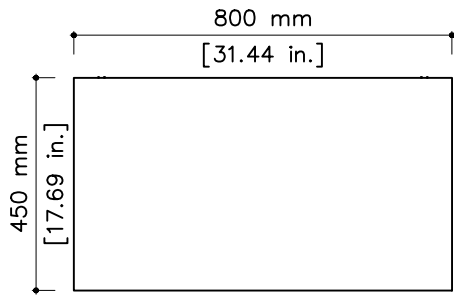

tikamoon

W x D x H
 (A) 680 x 285 x 70 mm
 (B) 680 x 285 x 190 mm

W x D x H
 (A) 26.77 x 11.22 x 2.75 in.
 (B) 26.77 x 11.22 x 7.48 in.

JAC01

W x D x H (mm) W x D x H (in.)
 840 x 500 x 580 33.07 x 19.68 x 22.83