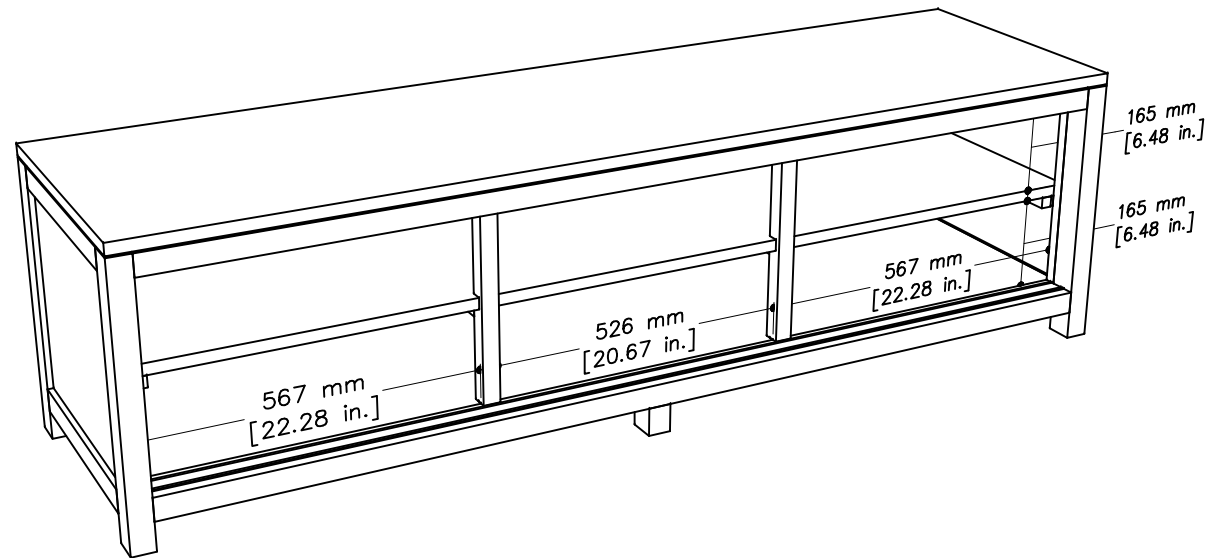

# tikamoon

50 mm  
[1.97 in.]

JA946

**W x D x H (mm)**  
1845 x 545 x 545

**W x D x H (in.)**  
72.63 x 21.45 x 21.45