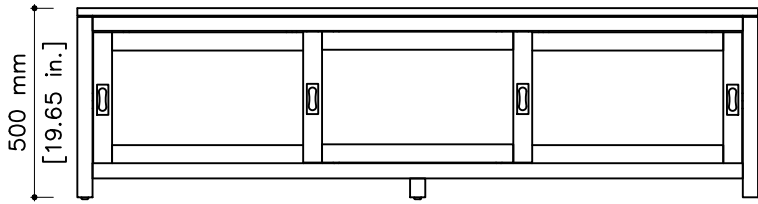

# tikamoon

50 mm  
[1.97 in.]

JA946

**W x D x H (mm)**  
1845 x 545 x 545

**W x D x H (in.)**  
72.63 x 21.45 x 21.45