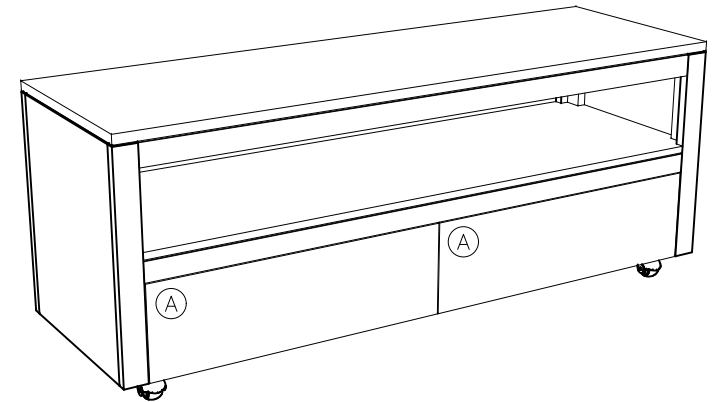

# tikamoon

W x D x H  
 (A) 600 x 335 x 130 mm

W x D x H  
 (A) 23.62 x 13.18 x 5.11 in.

JA763\_3

W x D x H (mm)  
 1480 x 540 x 590

W x D x H (in.)  
 58.26 x 21.25 x 23.22