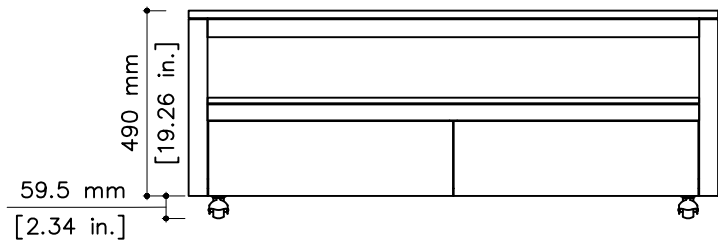

# tikamoon

W x D x H  
 (A) 600 x 335 x 130 mm

W x D x H  
 (A) 23.62 x 13.18 x 5.11 in.

JA763\_3

W x D x H (mm)  
 1480 x 540 x 590

W x D x H (in.)  
 58.26 x 21.25 x 23.22