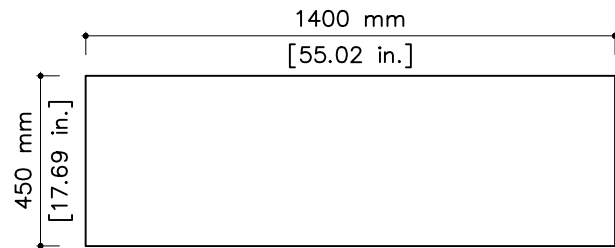

# tikamoon

W x D x H  
 (A) 600 x 335 x 130 mm

W x D x H  
 (A) 23.62 x 13.18 x 5.11 in.

JA763\_3

W x D x H (mm)  
 1480 x 540 x 590

W x D x H (in.)  
 58.26 x 21.25 x 23.22