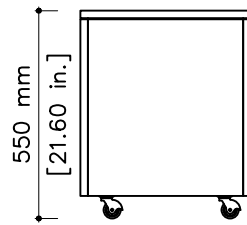

# tikamoon

W x D x H  
 (A) 600 x 335 x 130 mm

W x D x H  
 (A) 23.62 x 13.18 x 5.11 in.

JA763\_3

W x D x H (mm)  
 1480 x 540 x 590

W x D x H (in.)  
 58.26 x 21.25 x 23.22