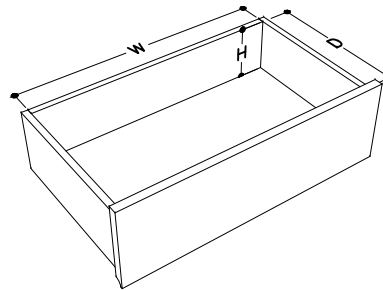

# tikamoon

W x D x H  
 (A) 600 x 335 x 130 mm

W x D x H  
 (A) 23.62 x 13.18 x 5.11 in.

JA763\_3

W x D x H (mm)  
 1480 x 540 x 590

W x D x H (in.)  
 58.26 x 21.25 x 23.22