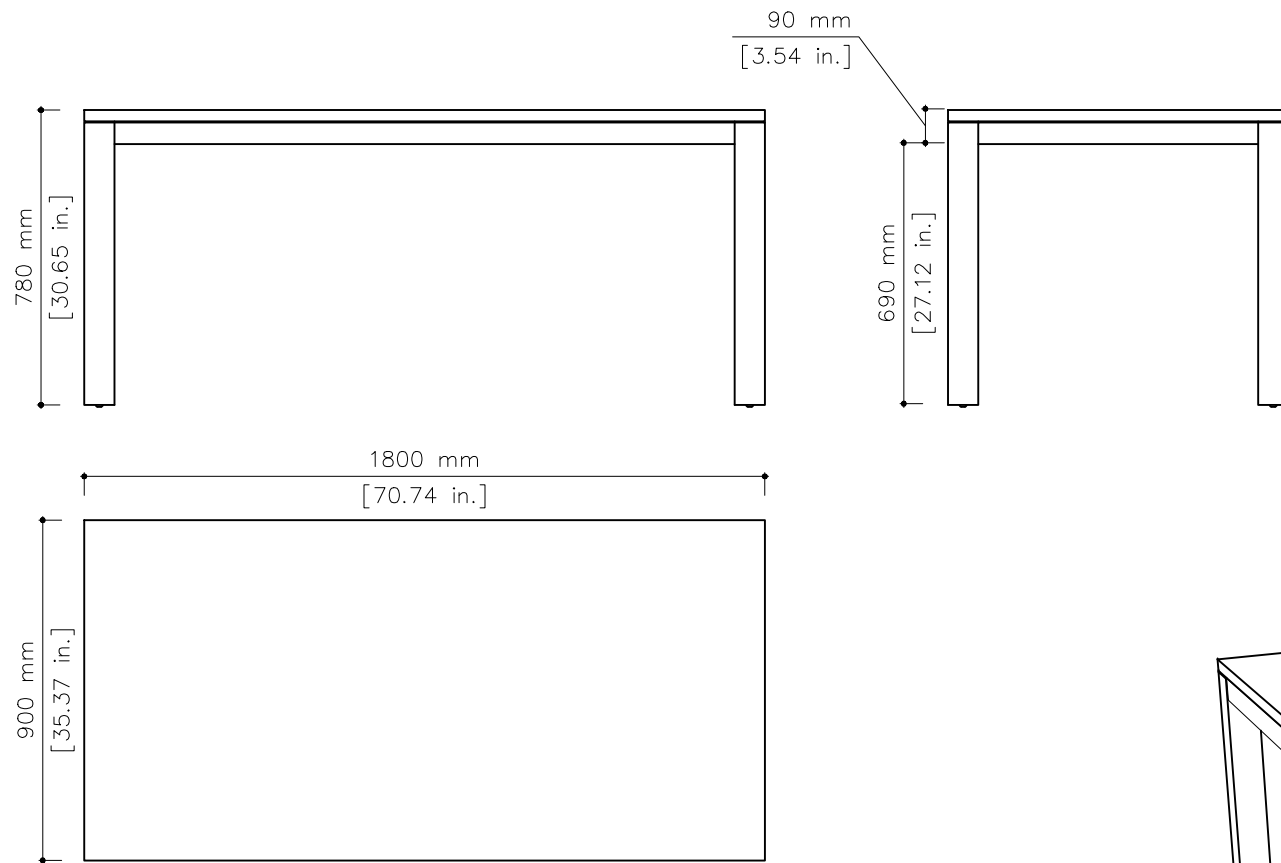

# tikamoon

JA680

**W x D x H (mm)**  
1900 x 190 x 1010

**W x D x H (in.)**  
74.80 x 7.48 x 39.76