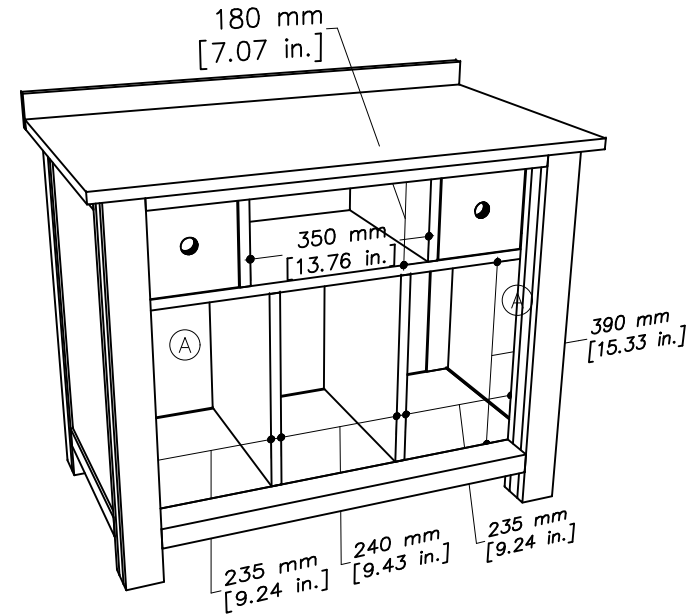

# tikamoon

W x D x H  
 (A) 145 x 315 x 158 mm

W x D x H  
 (A) 5.70 x 12.40 x 6.22 in.

JA470\_4

W x D x H (mm)  
 1050 x 666 x 845

W x D x H (in.)  
 41.33 x 26.22 x 33.26