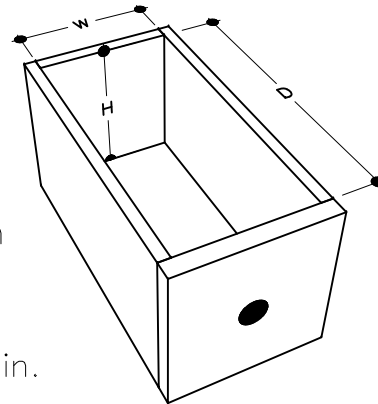

# tikamoon

W x D x H  
 (A) 145 x 315 x 158 mm

W x D x H  
 (A) 5.70 x 12.40 x 6.22 in.

JA470\_4

W x D x H (mm)  
 1050 x 666 x 845

W x D x H (in.)  
 41.33 x 26.22 x 33.26