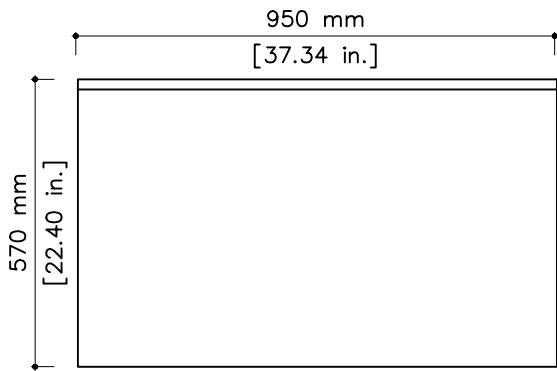

# tikamoon

W x D x H  
 (A) 145 x 315 x 158 mm

W x D x H  
 (A) 5.70 x 12.40 x 6.22 in.

JA470\_4

W x D x H (mm)  
 1050 x 666 x 845

W x D x H (in.)  
 41.33 x 26.22 x 33.26