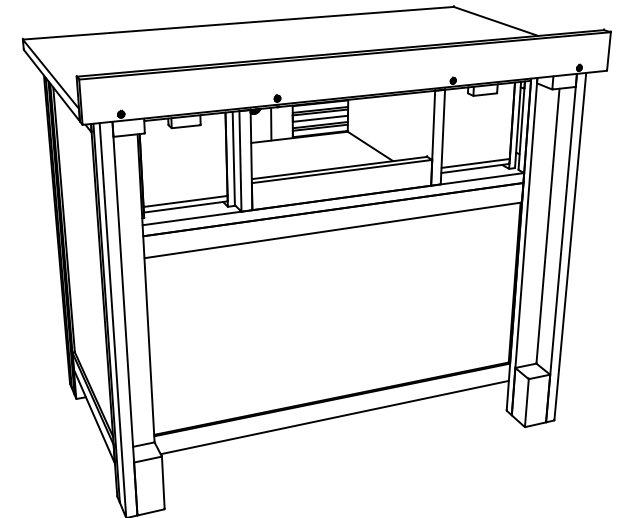

# tikamoon

W x D x H  
 (A) 145 x 315 x 158 mm

W x D x H  
 (A) 5.70 x 12.40 x 6.22 in.

JA470\_4

W x D x H (mm)  
 1050 x 666 x 845

W x D x H (in.)  
 41.33 x 26.22 x 33.26