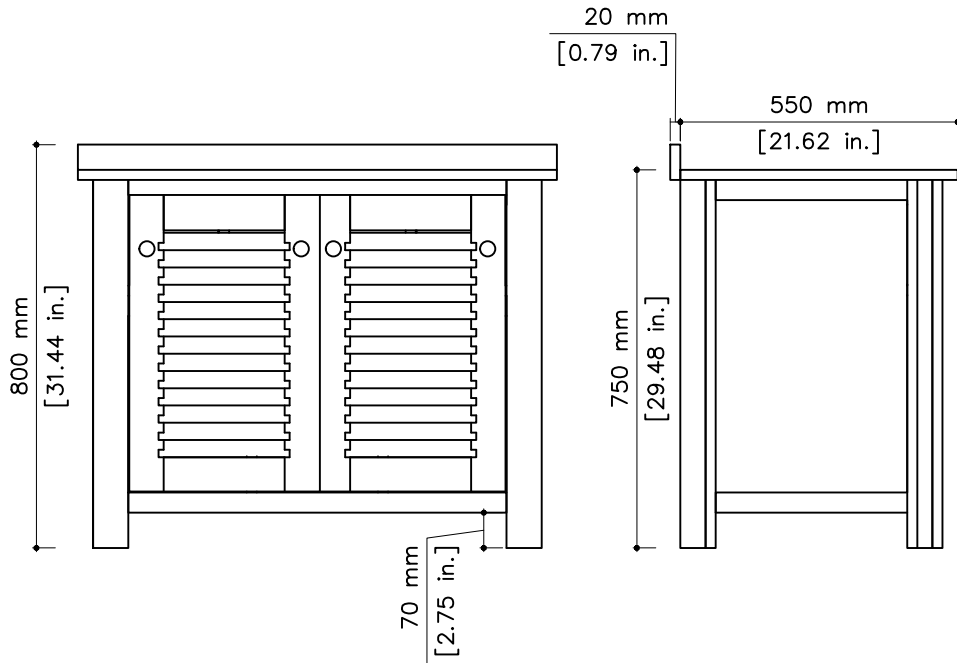

# tikamoon

W x D x H  
 (A) 145 x 315 x 158 mm

W x D x H  
 (A) 5.70 x 12.40 x 6.22 in.

JA470\_4

W x D x H (mm)  
 1050 x 666 x 845

W x D x H (in.)  
 41.33 x 26.22 x 33.26