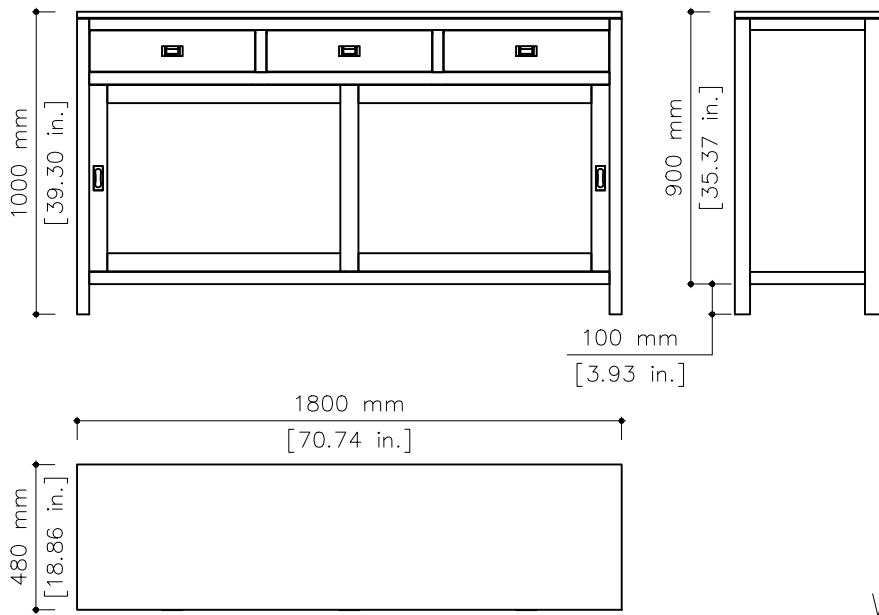

tikamoon

W x D x H
 (A) 495 x 385 x 90 mm

W x D x H
 (A) 19.48 x 15.15 x 3.54 in.

JA207

W x D x H (mm)
 1840 x 520 x 1040

W x D x H (in.)
 72.44 x 20.47 x 40.94