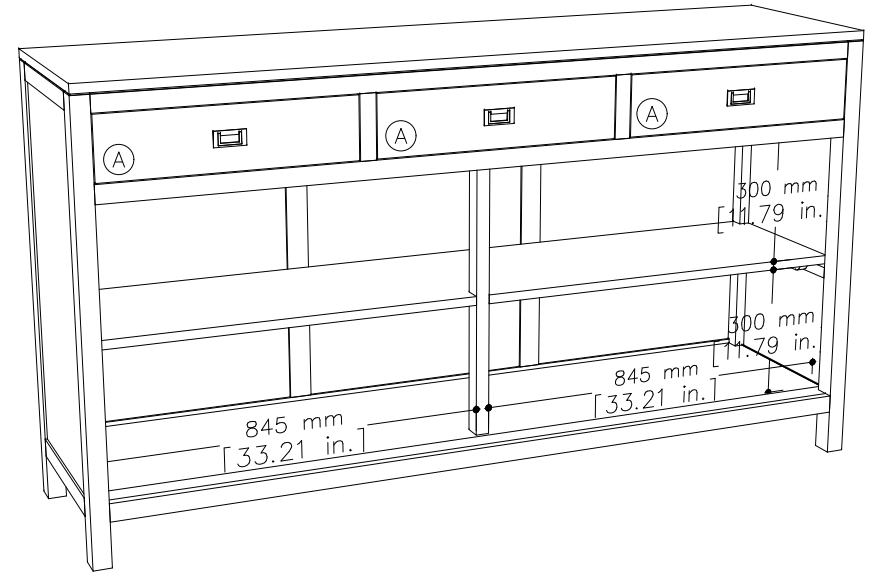

tikamoon

W x D x H
 (A) 495 x 385 x 90 mm

W x D x H
 (A) 19.48 x 15.15 x 3.54 in.

JA207

W x D x H (mm)
 1840 x 520 x 1040

W x D x H (in.)
 72.44 x 20.47 x 40.94