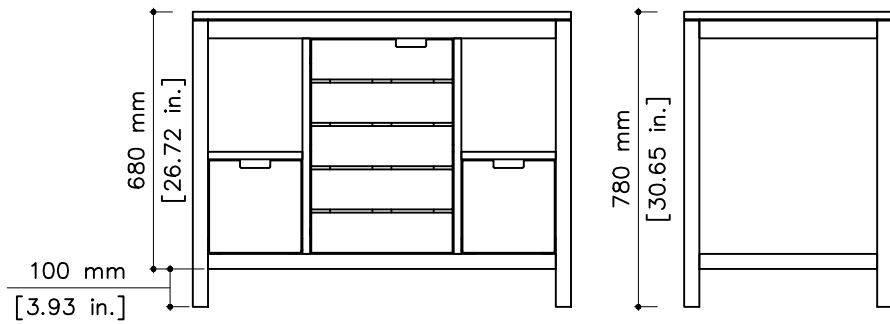

# tikamoon

W x D x H  
 Ⓐ 210 x 385 x 120 mm

W x D x H  
 Ⓐ 8.26 x 15.15 x 4.72 in.

HS0002\_2

W x D x H (mm)  
 1080 x 635 x 860

W x D x H (in.)  
 42.51 x 25 x 33.85