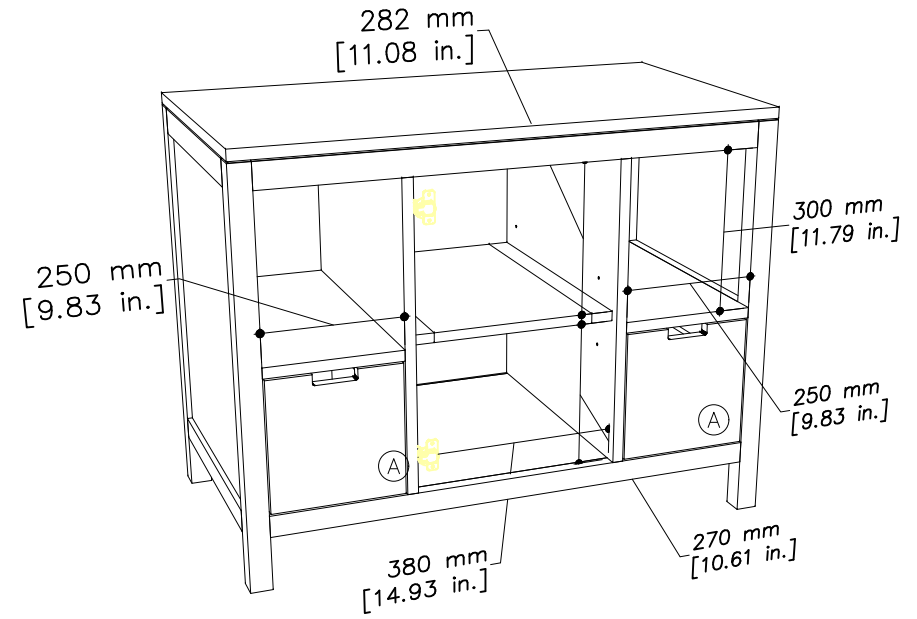

# tikamoon

W x D x H  
 Ⓐ 210 x 385 x 120 mm

W x D x H  
 Ⓐ 8.26 x 15.15 x 4.72 in.

HS0002\_2

W x D x H (mm)  
 1080 x 635 x 860

W x D x H (in.)  
 42.51 x 25 x 33.85