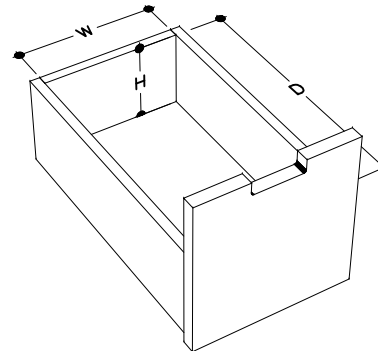

# tikamoon

W x D x H  
 Ⓐ 210 x 385 x 120 mm

W x D x H  
 Ⓐ 8.26 x 15.15 x 4.72 in.

HS0002\_2

W x D x H (mm)  
 1080 x 635 x 860

W x D x H (in.)  
 42.51 x 25 x 33.85