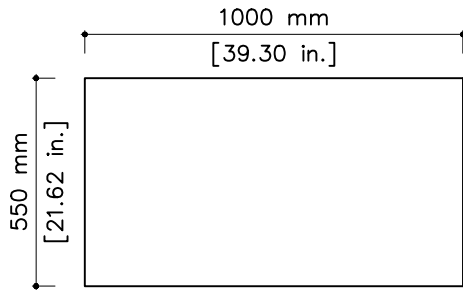

# tikamoon

W x D x H  
 Ⓐ 210 x 385 x 120 mm

W x D x H  
 Ⓐ 8.26 x 15.15 x 4.72 in.

HS0002\_2

W x D x H (mm)  
 1080 x 635 x 860

W x D x H (in.)  
 42.51 x 25 x 33.85