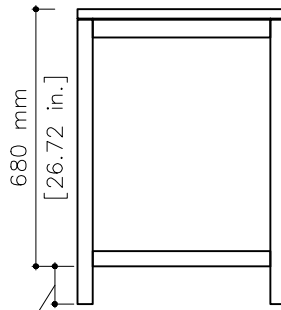

tikamoon

100 mm
[3.93 in.]

W x D x H

Ⓐ 470 x 385 x 130 mm

W x D x H

Ⓐ 18.50 x 15.15 x 5.11 in.

HS0001_2

W x D x H (mm)
1740 x 640 x 870

W x D x H (in.)
68.50 x 25.19 x 34.25