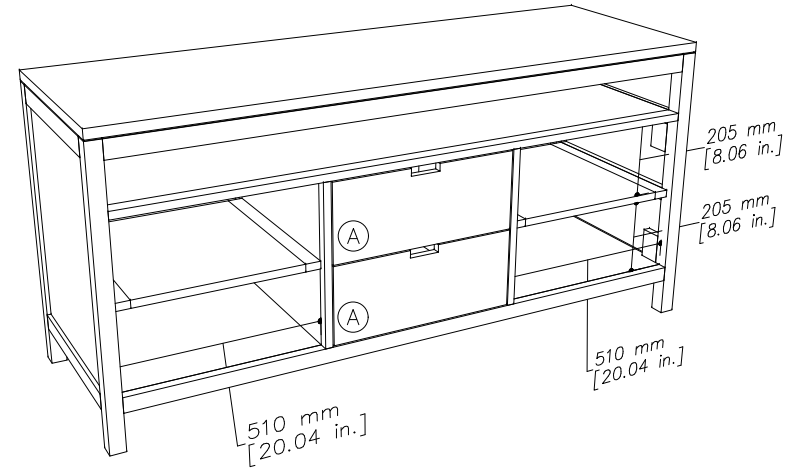

tikamoon

100 mm
[3.93 in.]

W x D x H

Ⓐ 470 x 385 x 130 mm

W x D x H

Ⓐ 18.50 x 15.15 x 5.11 in.

HS0001_2

W x D x H (mm)
1740 x 640 x 870

W x D x H (in.)
68.50 x 25.19 x 34.25