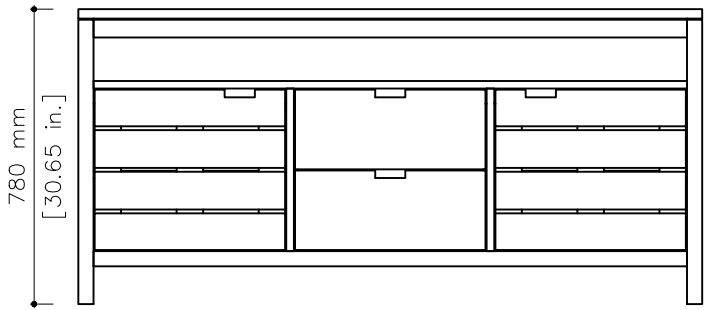

tikamoon

100 mm
[3.93 in.]

W x D x H

Ⓐ 470 x 385 x 130 mm

W x D x H

Ⓐ 18.50 x 15.15 x 5.11 in.

HS0001_2

W x D x H (mm)
1740 x 640 x 870

W x D x H (in.)
68.50 x 25.19 x 34.25