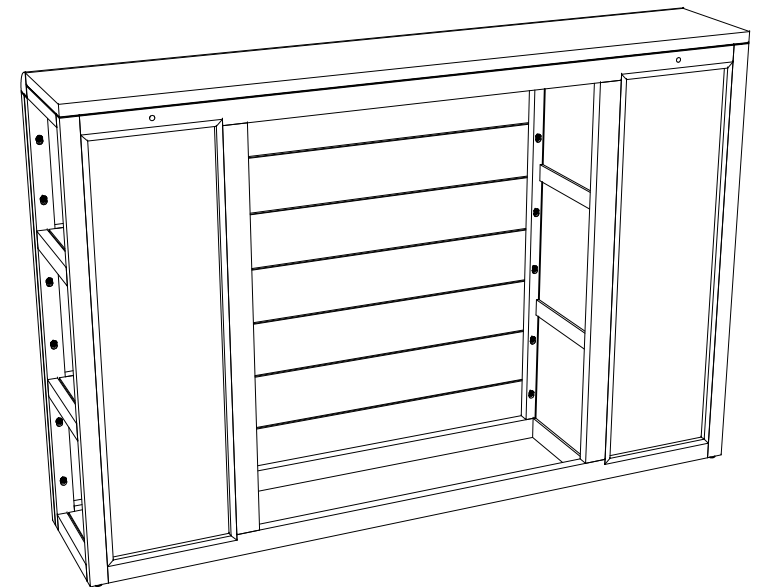

tikamoon

HEA0015

H W x D x H (mm)
1300 x 350 x 900

W x D x H (in.)
51.18 x 13.77 x 35.43