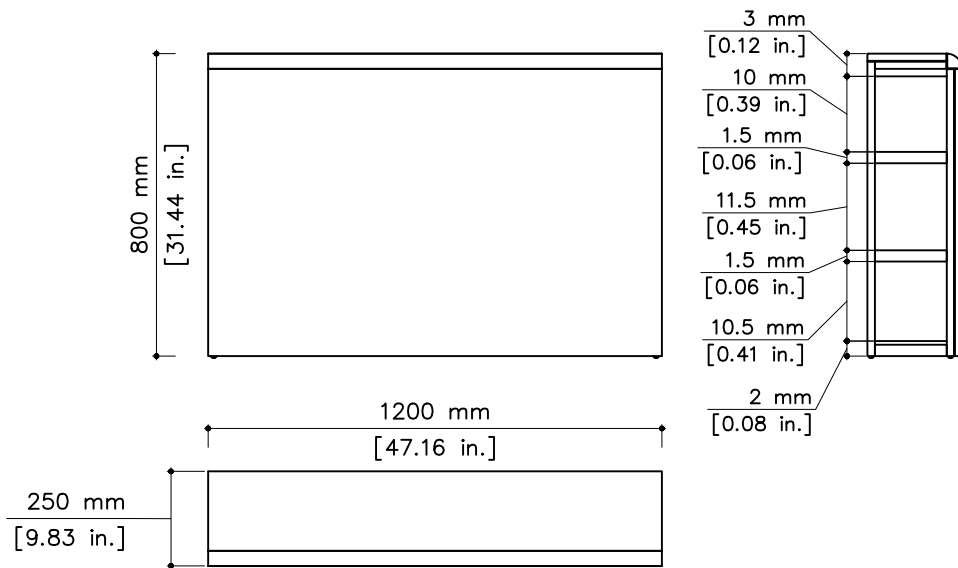

tikamoon

HEA0015

H W x D x H (mm)
1300 x 350 x 900

W x D x H (in.)
51.18 x 13.77 x 35.43