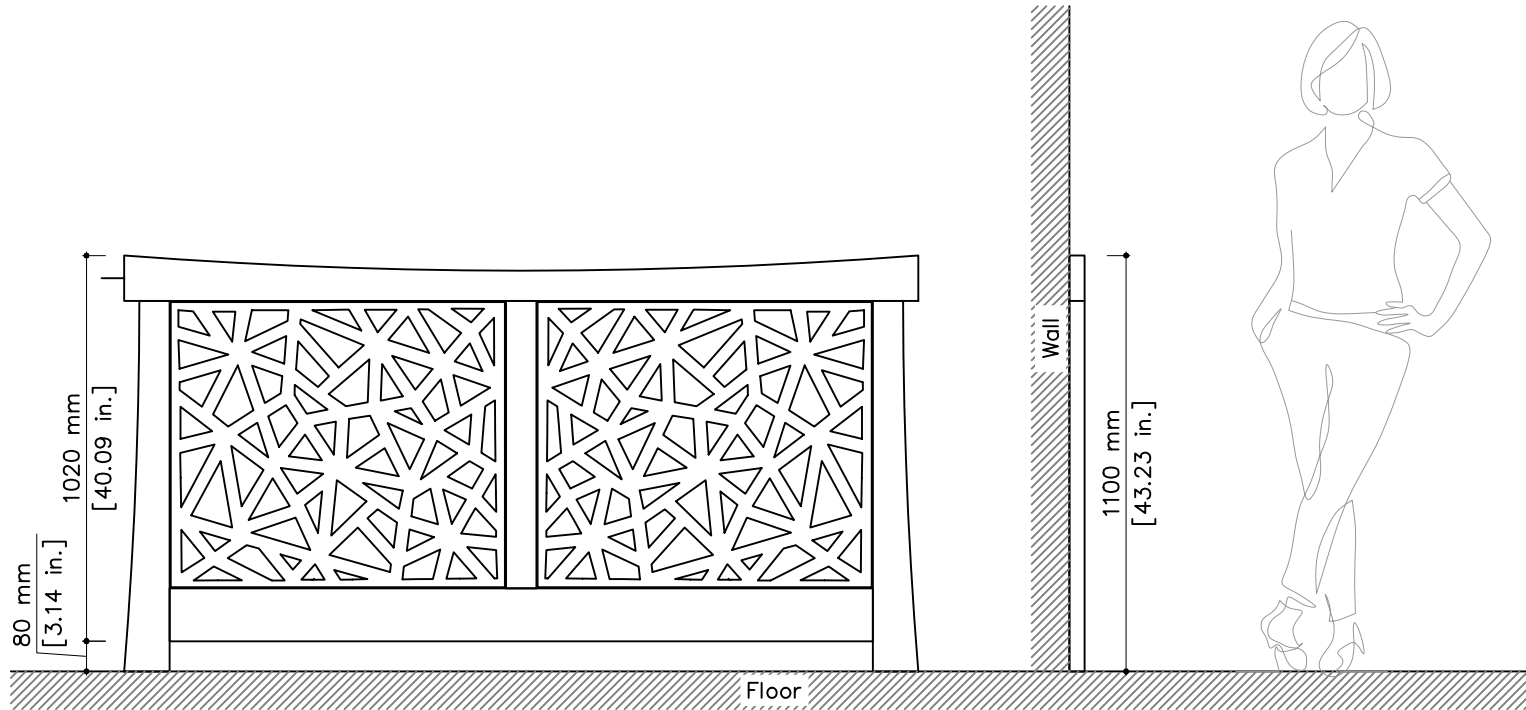

tikamoon

GE1

W x D x H (mm)
2140 x 70 x 1140

W x D x H (in.)
84.25 x 2.8 x 44.88 in.