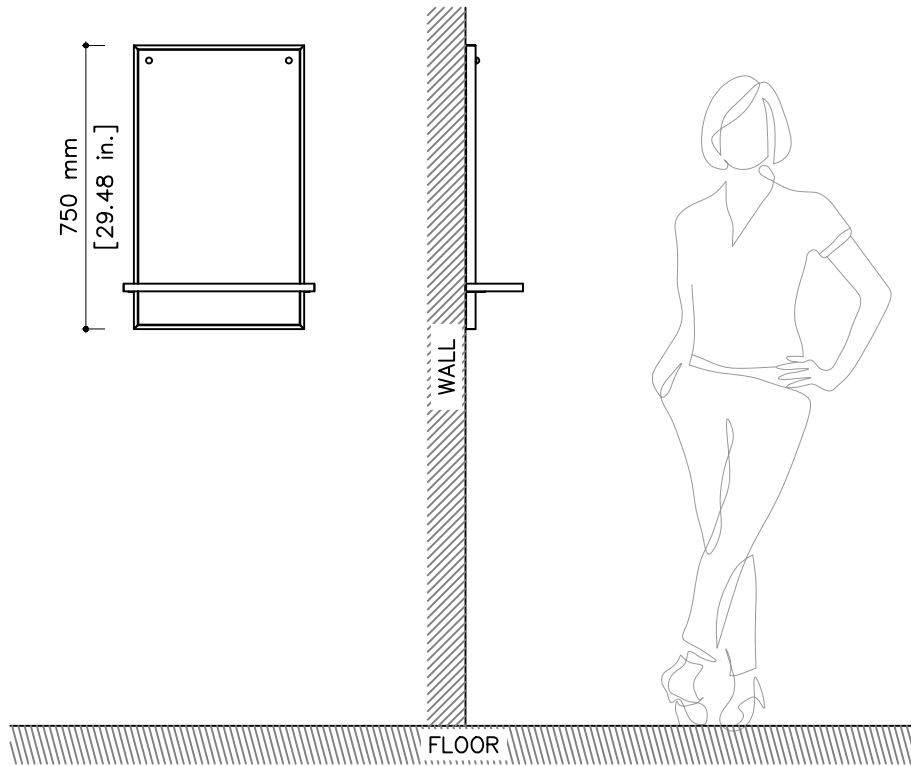

tikamoon

GA01

W x D x H (mm)
835 x 90 x 530

W x D x H (in.)
32.87 x 3.54 x 20.86