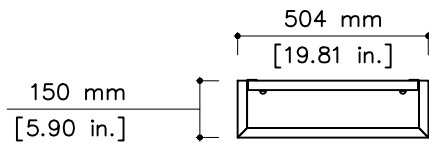

tikamoon

GA01

W x D x H (mm)
835 x 90 x 530

W x D x H (in.)
32.87 x 3.54 x 20.86