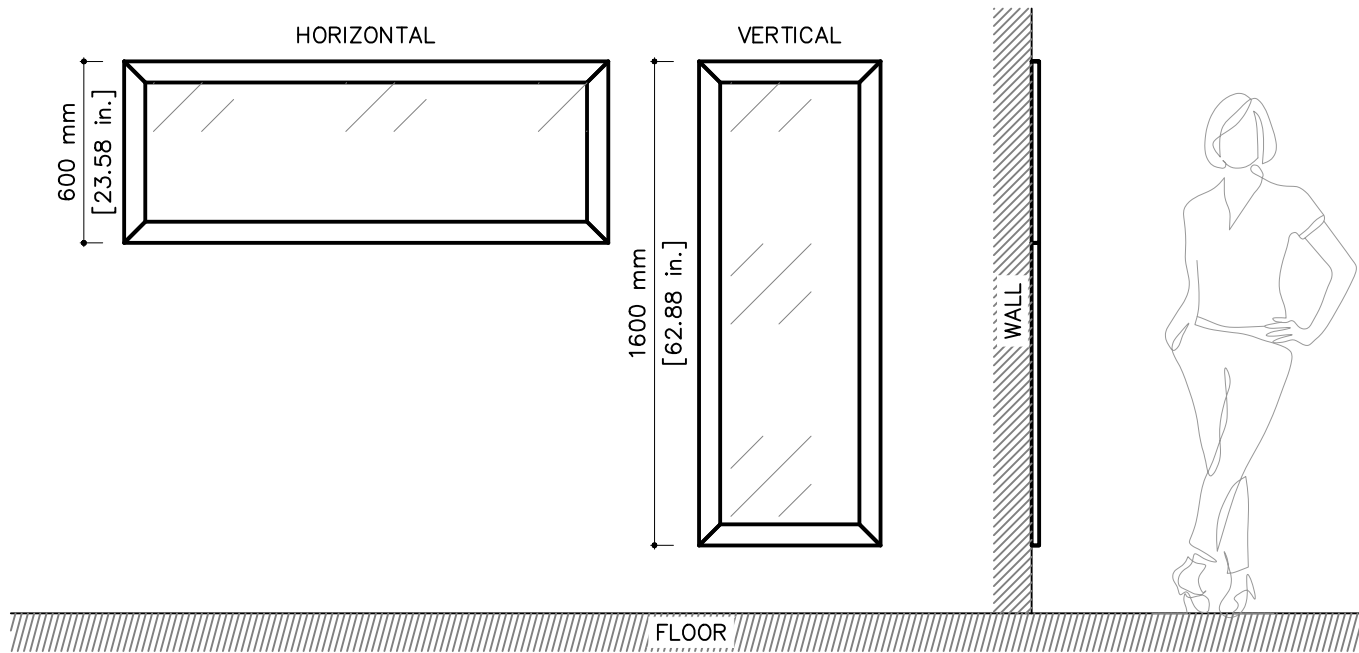

tikamoon

DMI027

H	W x D x H (mm)	W x D x H (in.)
	1670 x 95 x 690	65.74 x 3.74 x 27.16