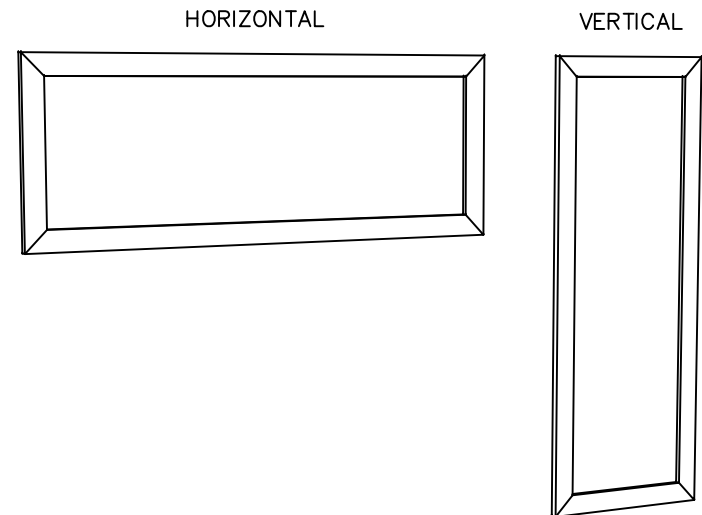

tikamoon

DMI027

H	W x D x H (mm)	W x D x H (in.)
	1670 x 95 x 690	65.74 x 3.74 x 27.16