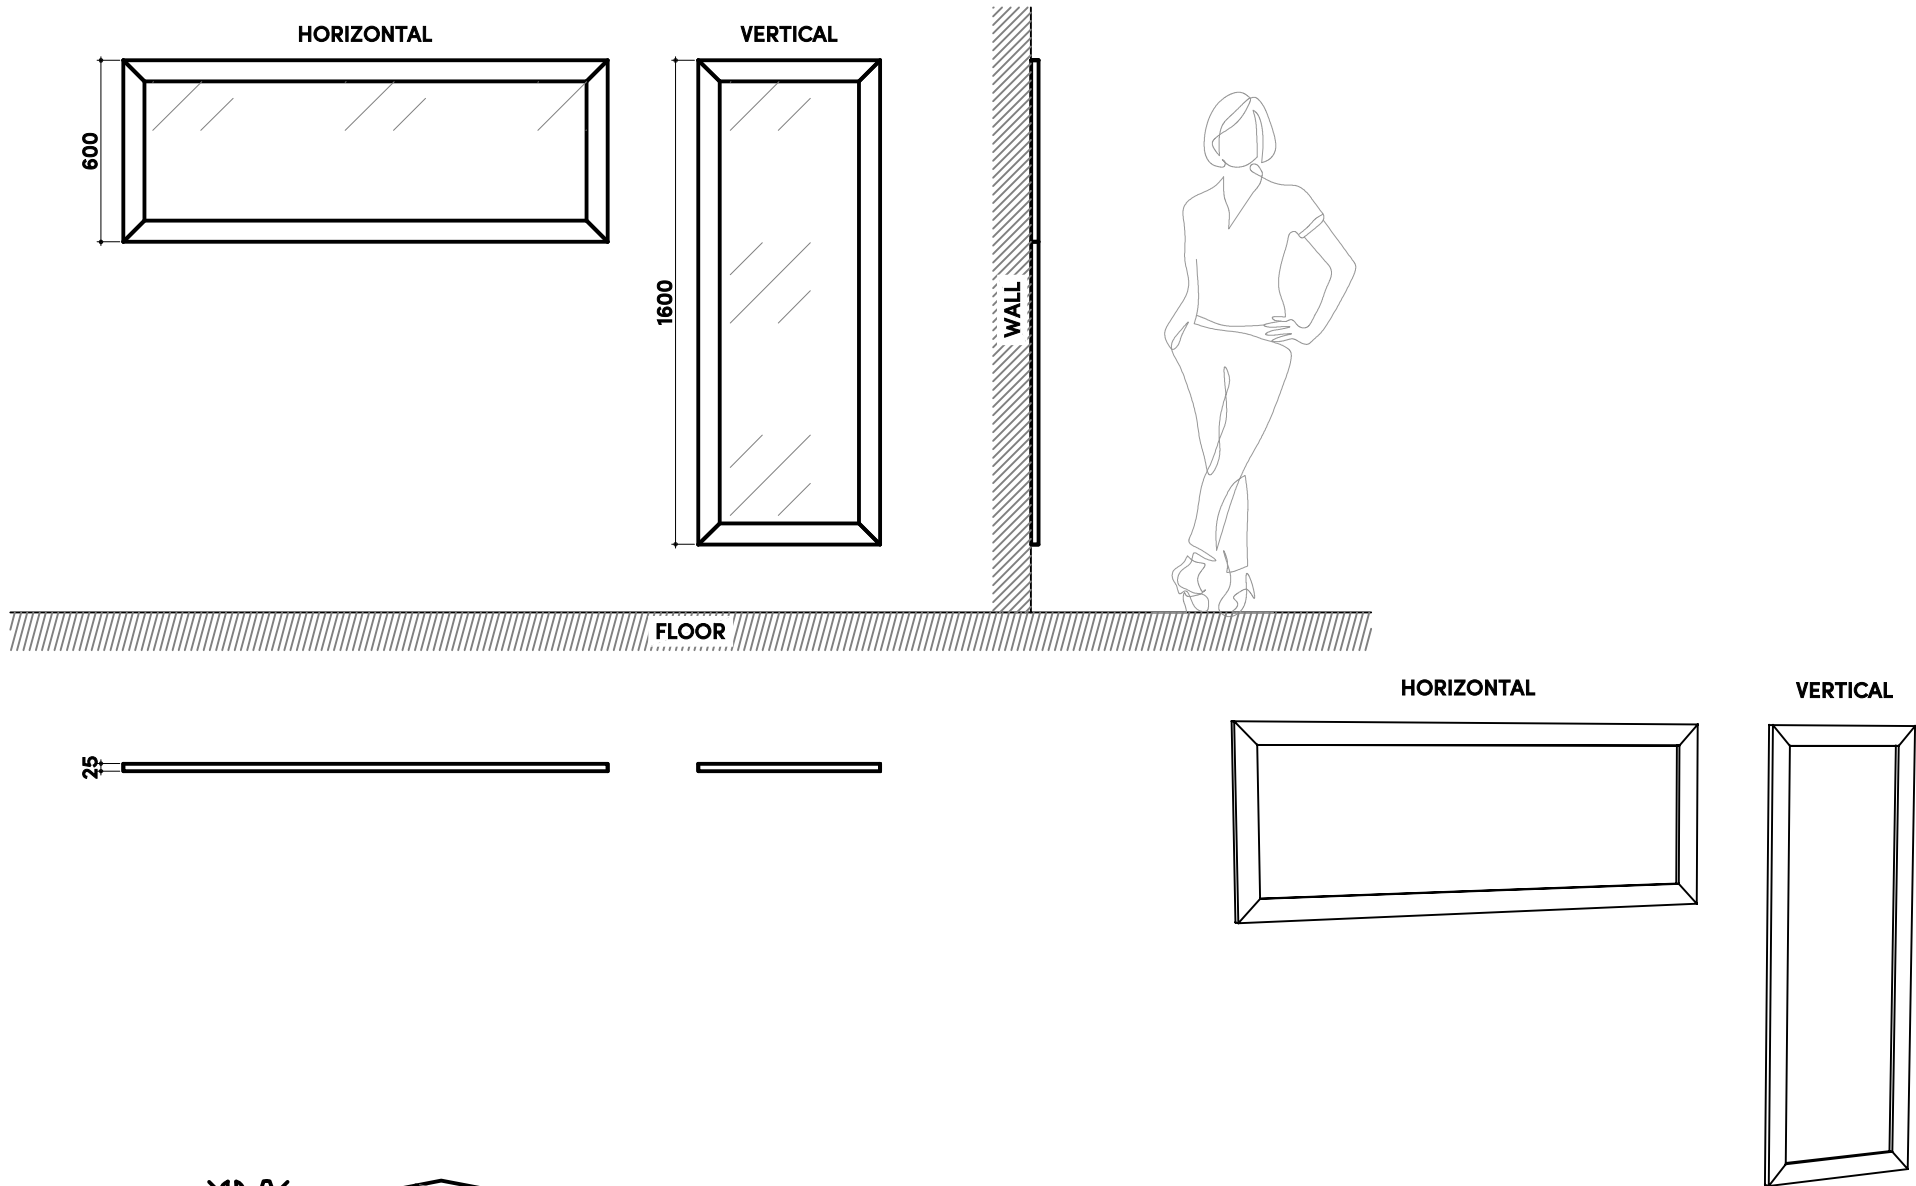

tikamoon

DMI027

H W x D x H (mm)
1670 x 95 x 690