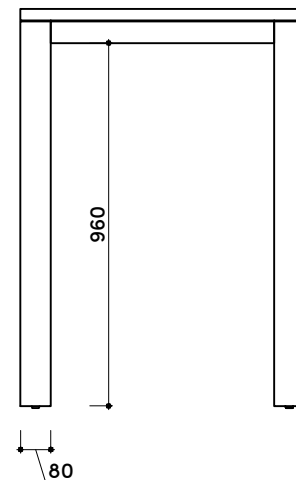

# tikamoon

DIN0061

W x D x H (mm)  
1610x165x865