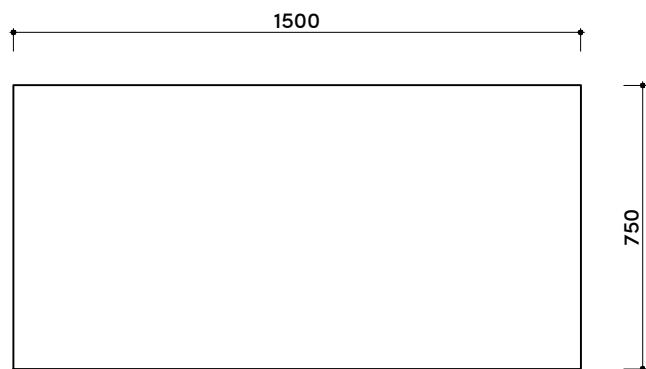

# tikamoon

DIN0061

W x D x H (mm)  
1610x165x865