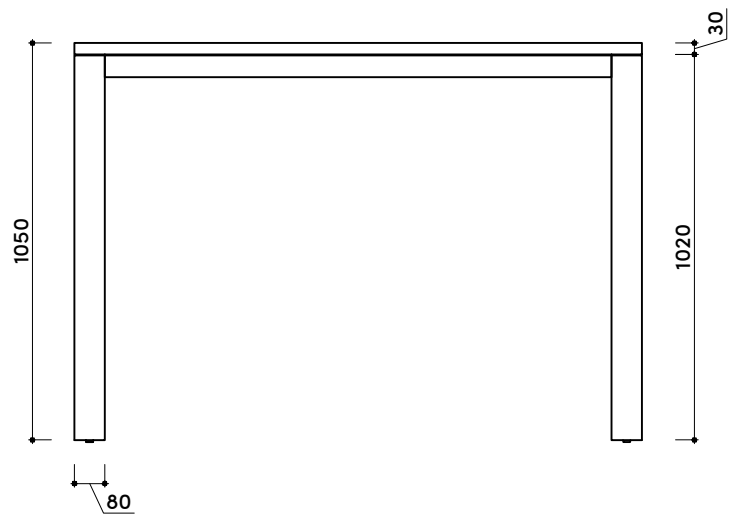

# tikamoon

DIN0061

W x D x H (mm)  
1610x165x865