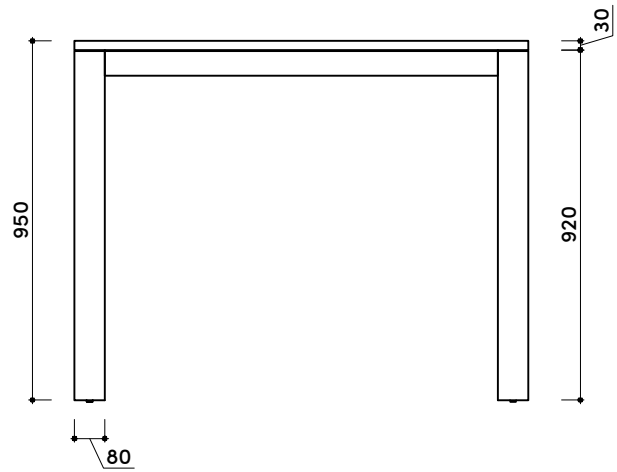

# tikamoon

DIN0061

W x D x H (mm)  
1310x165x710