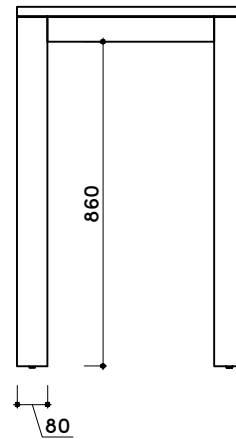

# tikamoon

DIN0061

W x D x H (mm)  
1310x165x710