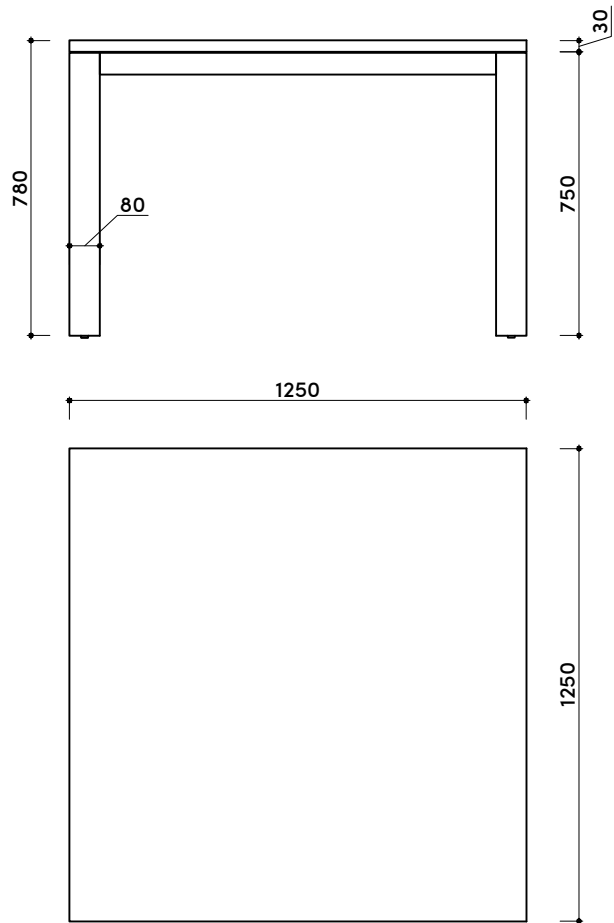

tikamoon

DIN0060

W x D x H (mm)
1365x165x1365