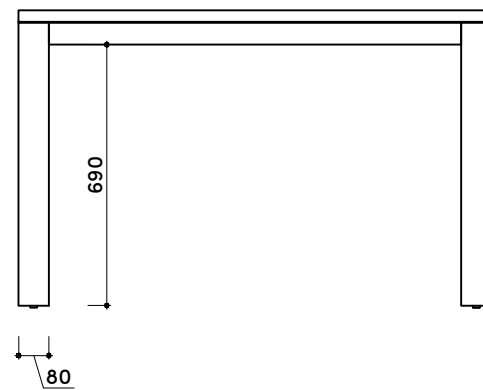

tikamoon

DIN0060

W x D x H (mm)
1365x165x1365