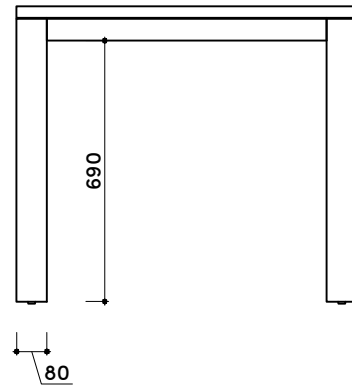

tikamoon

DIN0059

W x D x H (mm)
1005x165x1005