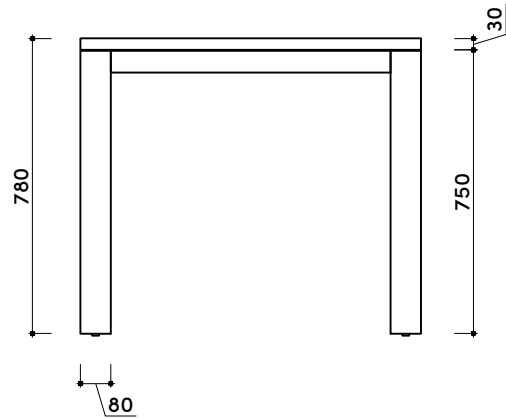

tikamoon

DIN0059

W x D x H (mm)
1005x165x1005