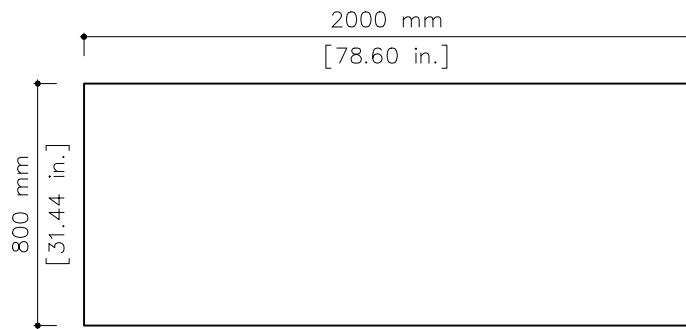

tikamoon

DIN0026

W x D x H (mm)
2100 x 160 x 920

W x D x H (in.)
82.67 x 6.29 x 36.22