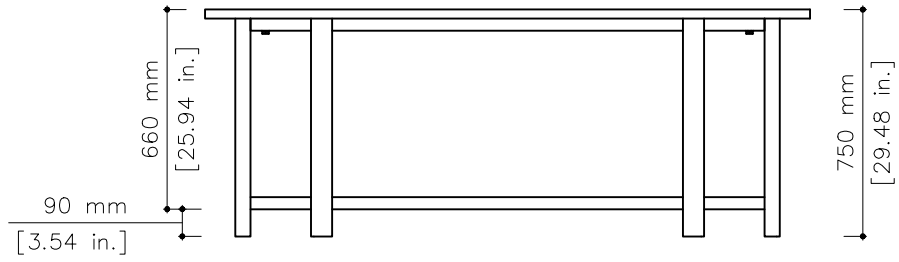

tikamoon

DIN0026

W x D x H (mm)
2100 x 160 x 920

W x D x H (in.)
82.67 x 6.29 x 36.22