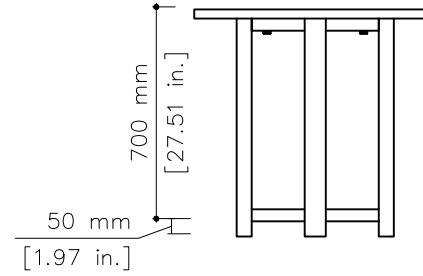

tikamoon

DIN0026

W x D x H (mm)
2100 x 160 x 920

W x D x H (in.)
82.67 x 6.29 x 36.22