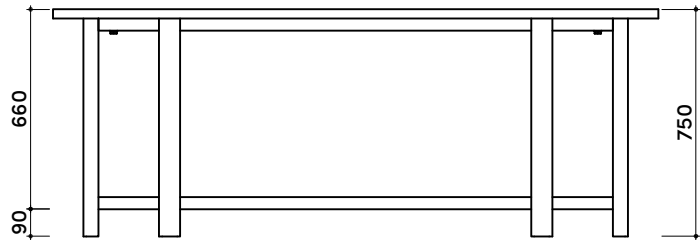

# tikamoon

DIN0026

W x D x H (mm)  
2100 x 160 x 920